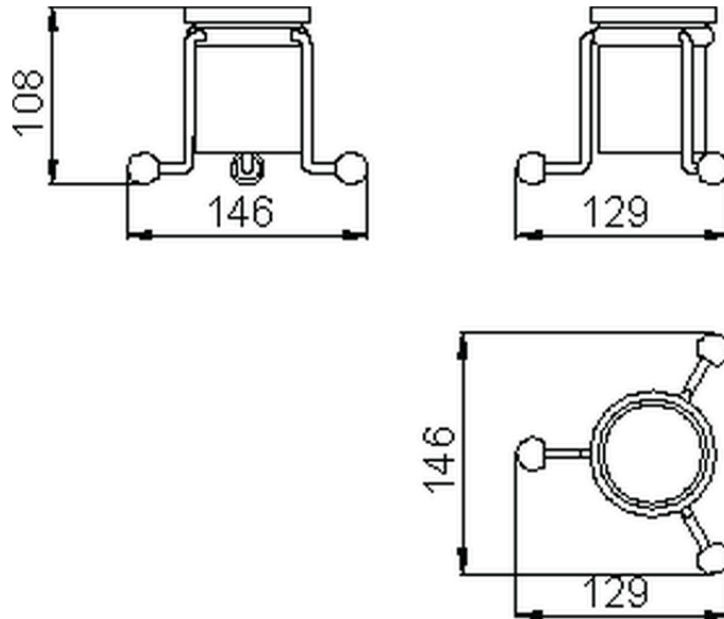

Porta bicchiere CROISSETTE_4026.01H.

4026.01H.

<https://www.huberitalia.com/porta-bicchiere-croisette-4026-01h>

2025-01-05