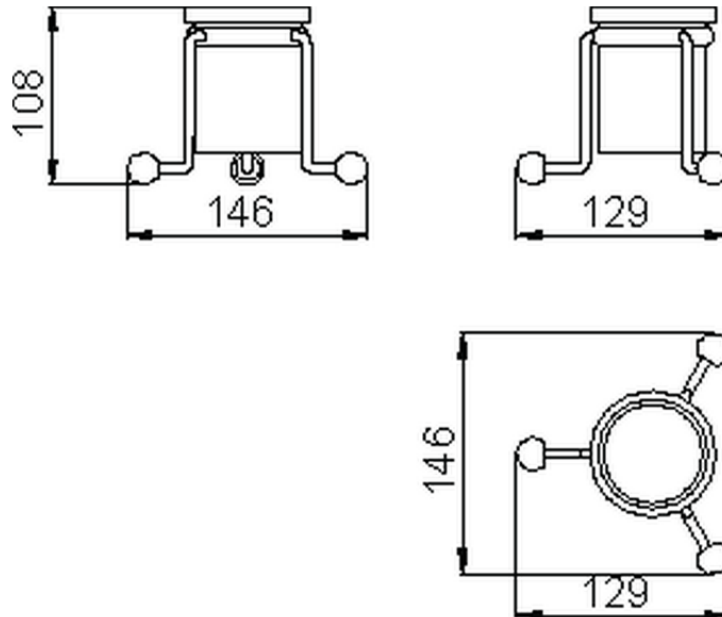

## Porta bicchiere CROISETTE\_4026.01H.

4026.01H.

<https://www.huberitalia.com/porta-bicchiere-croisette-4026-01h>

2025-02-05