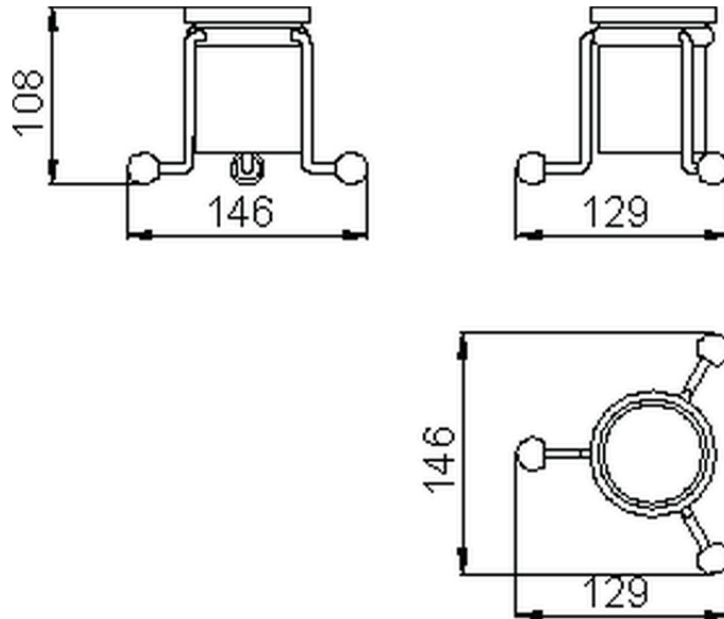

Porta bicchiere CROISETTE_4026.01H.

4026.01H.

<https://www.huberitalia.com/porta-bicchiere-croisette-4026-01h>

2025-01-05