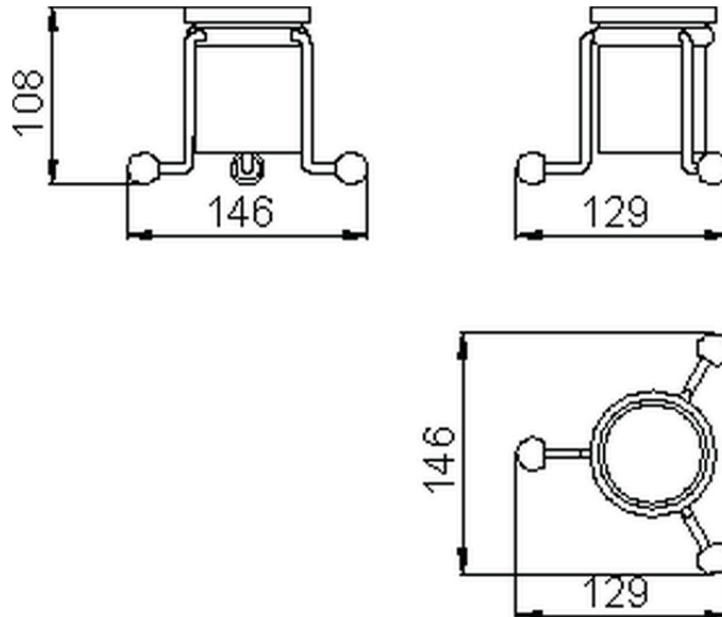

## Porta bicchiere CROISSETTE\_4026.01H.

4026.01H.

<https://www.huberitalia.com/porta-bicchiere-croisette-4026-01h>

2025-02-05