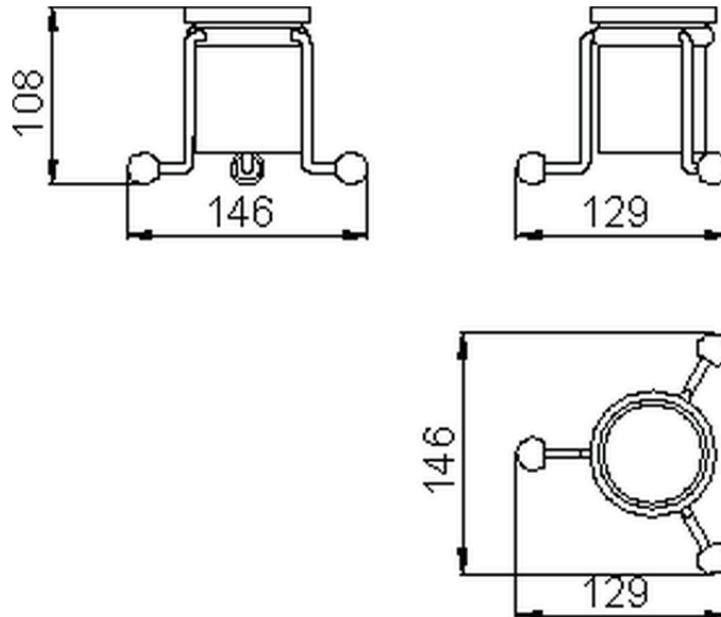

## Porta bicchiere CROISETTE\_4026.01H.

4026.01H.

<https://www.huberitalia.com/porta-bicchiere-croisette-4026-01h>

2025-02-05