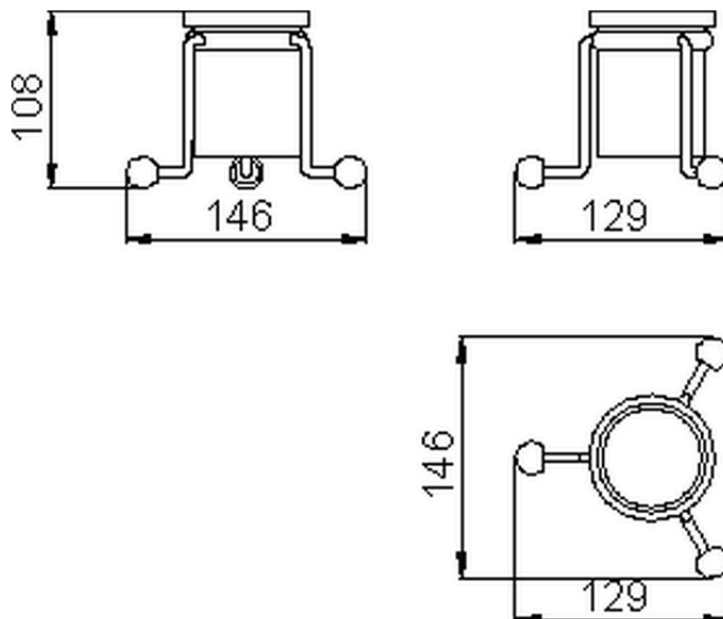

## Porta bicchiere CROISETTE\_4026.01H.

4026.01H.

<https://www.huberitalia.com/porta-bicchiere-croisette-4026-01h>

2025-01-05