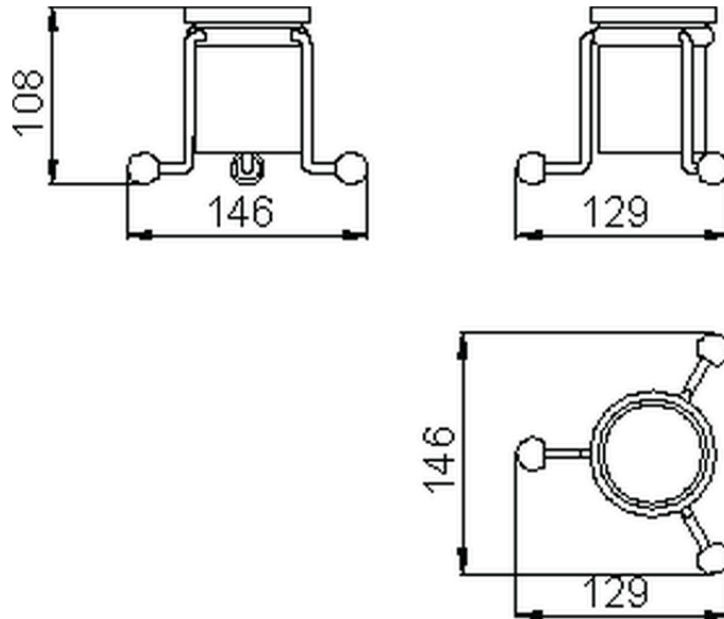

Porta bicchiere CROISETTE_4026.01H.

4026.01H.

<https://www.huberitalia.com/porta-bicchiere-croisette-4026-01h>

2025-02-05