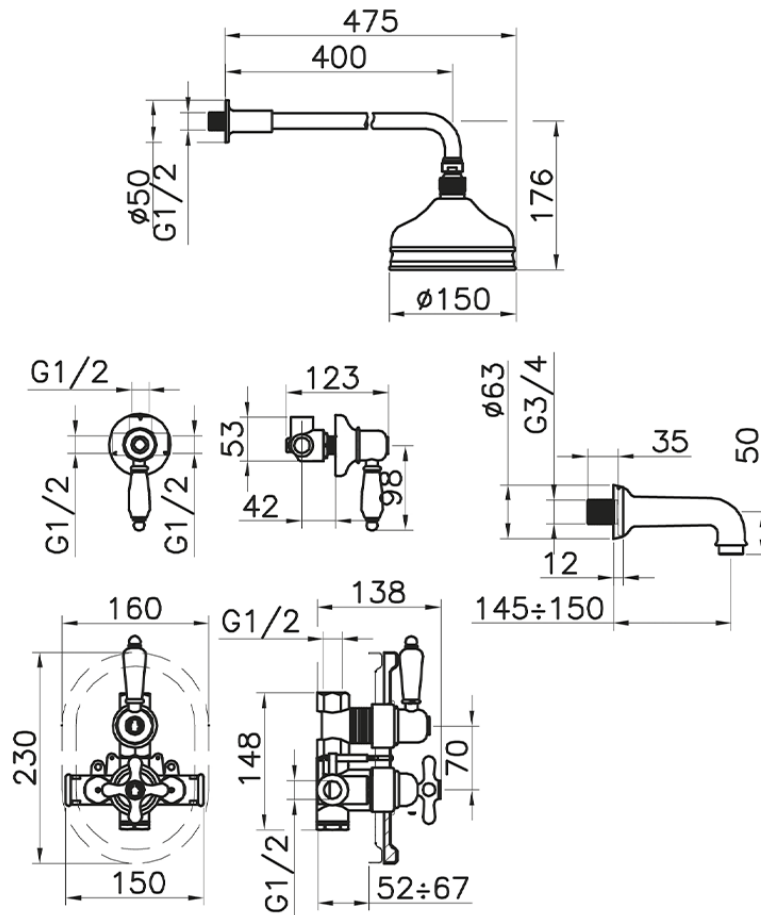

Completo miscelatore termostatico vasca incasso CROISSETTE_916.CS01H.

916.CS01H.

<https://huberitalia.com/completo-miscelatore-termostatico-vasca-incasso-croisette-916-cs01h>

2024-11-23