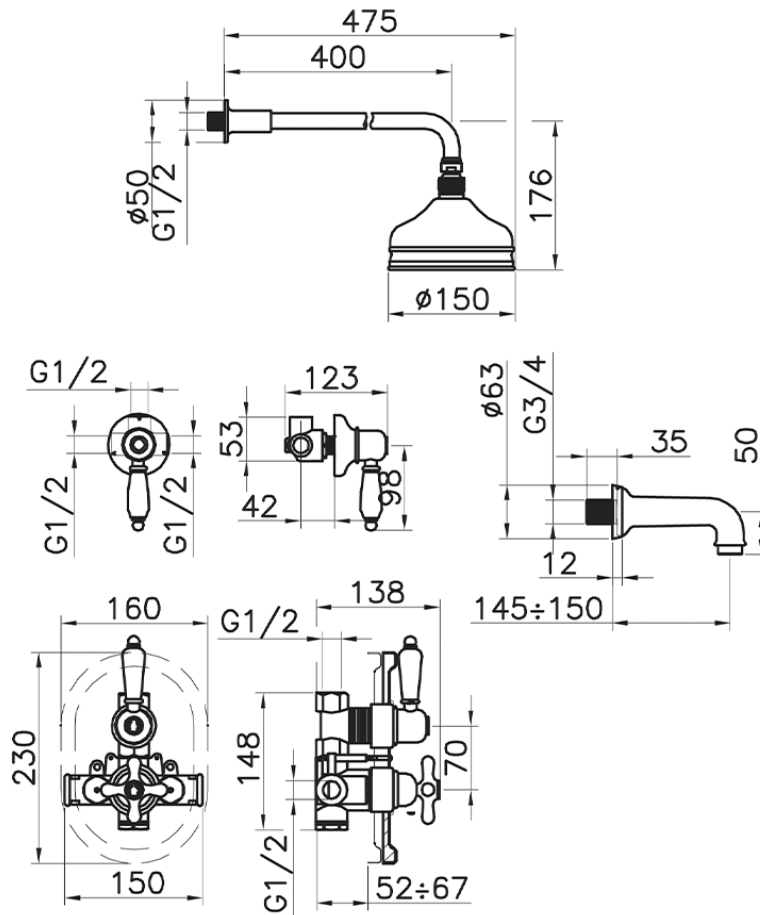

Completo miscelatore termostatico vasca incasso CROISSETTE\_916.CS01H.

916.CS01H.

<https://huberitalia.com/completo-miscelatore-termostatico-vasca-incasso-croisette-916-cs01h>

2024-11-21