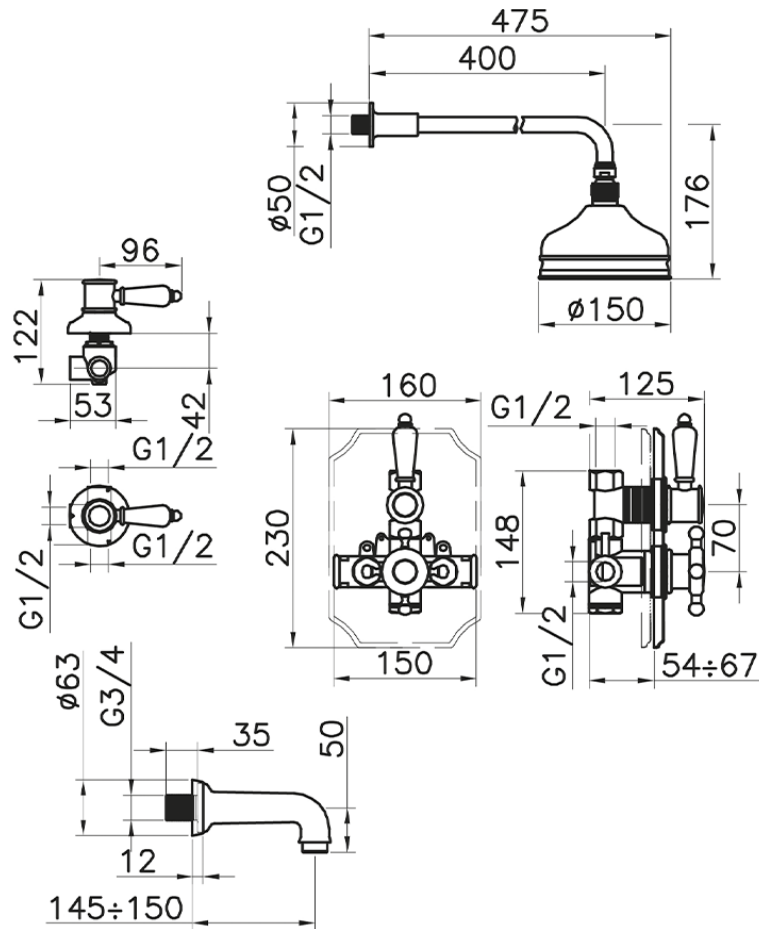

Completo miscelatore termostatico vasca incasso VICTORIAN_916.VT01H.

916.VT01H. <https://www.huberitalia.com/completo-miscelatore-termostatico-vasca-incasso-victorian-916-vt01h>

2025-02-23