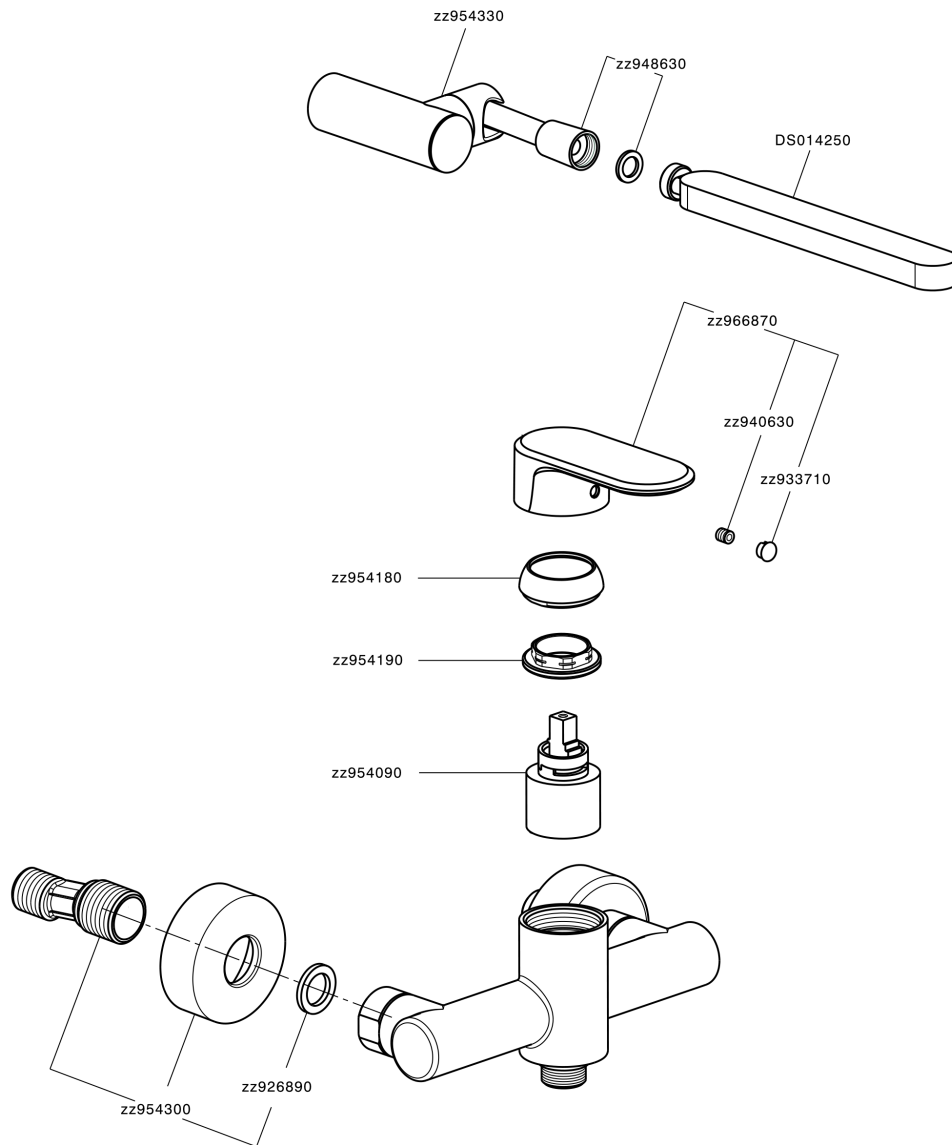

Miscelatore monocomando doccia completo LEVITY_LY000450

LY000450

<https://huberitalia.com/miscelatore-monocomando-doccia-completo-levity-ly000450>

2024-12-04