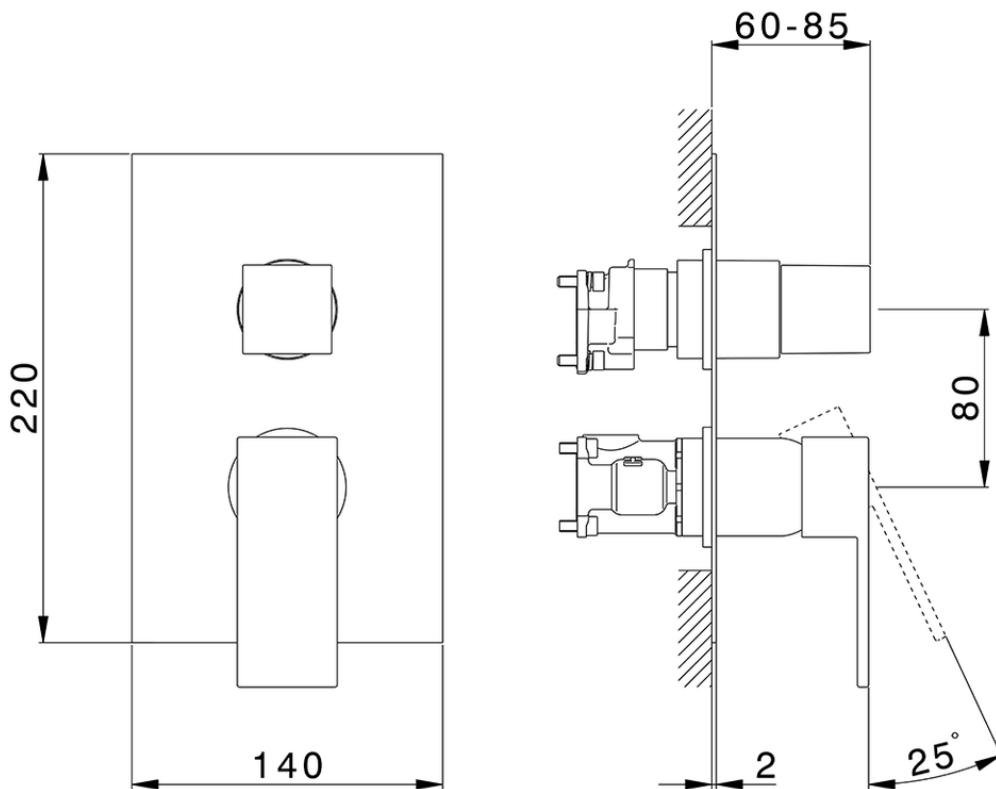

Completo Monocomando per One-Box NUOVA EGO_NE0BM030

NE0BM030

<https://www.huberitalia.com/completo-monocomando-per-one-box-nuova-ego-ne0bm030>

ZB00B031

<https://www.huberitalia.com/one-box-universale-per-incasso-one-box-zb00b031>