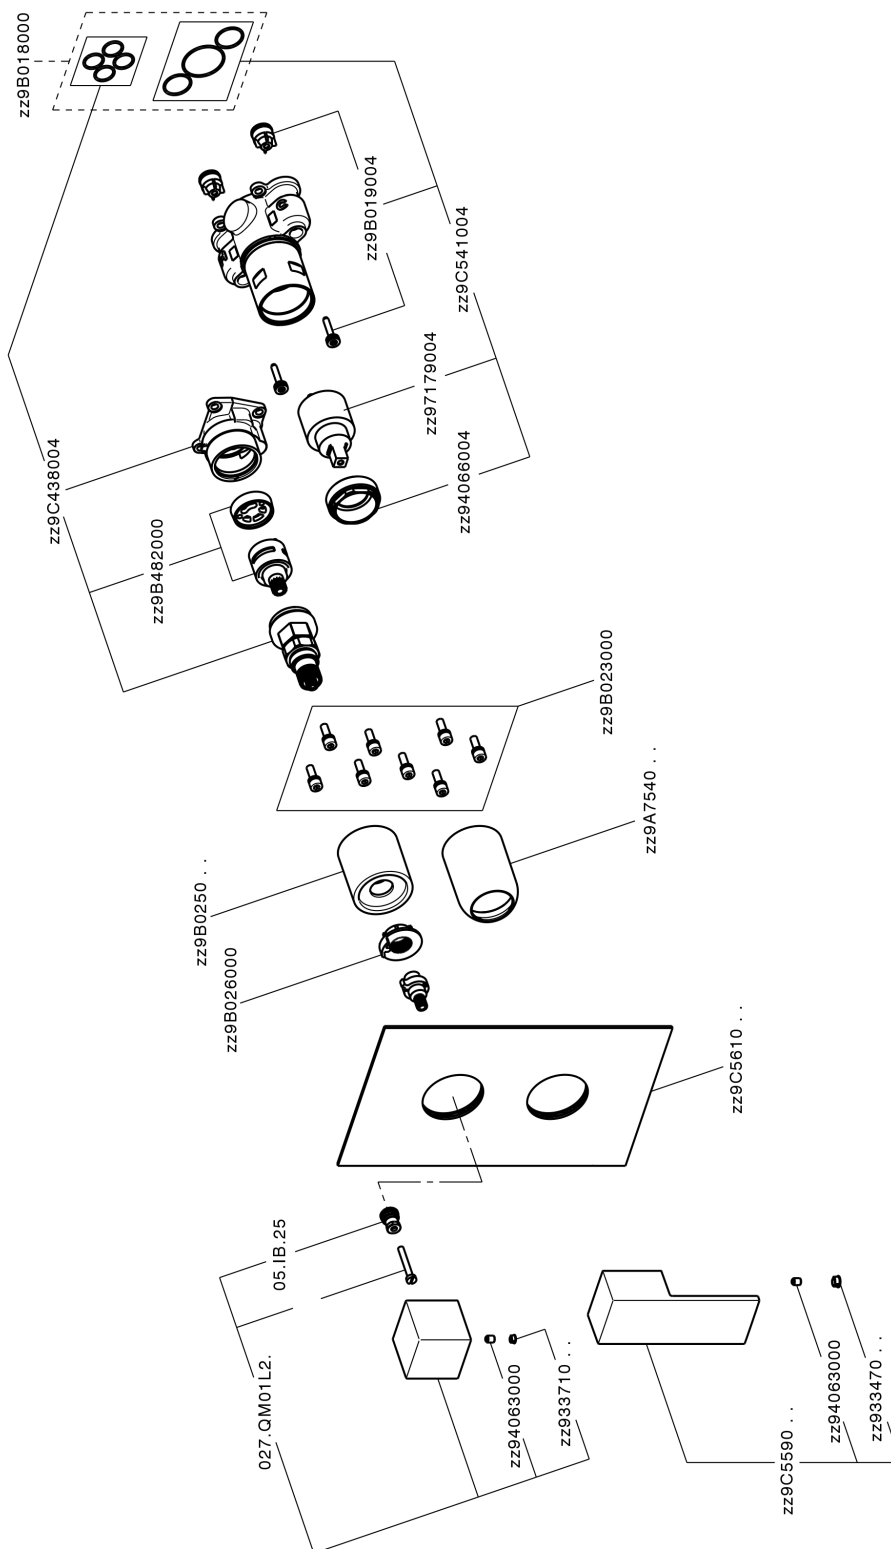

Completo Monocomando per One-Box NUOVA EGO_NE0BM030

NE0BM030

<https://www.huberitalia.com/completo-monocomando-per-one-box-nuova-ego-ne0bm030>

One-Box Universale per incasso ONE BOX_ZB00B031

ZB00B031

<https://www.huberitalia.com/one-box-universale-per-incasso-one-box-zb00b031>

One-Box Universale per incasso ONE BOX_ZB00B030

ZB00B030

<https://www.huberitalia.com/one-box-universale-per-incasso-one-box-zb00b030>

2024-12-21