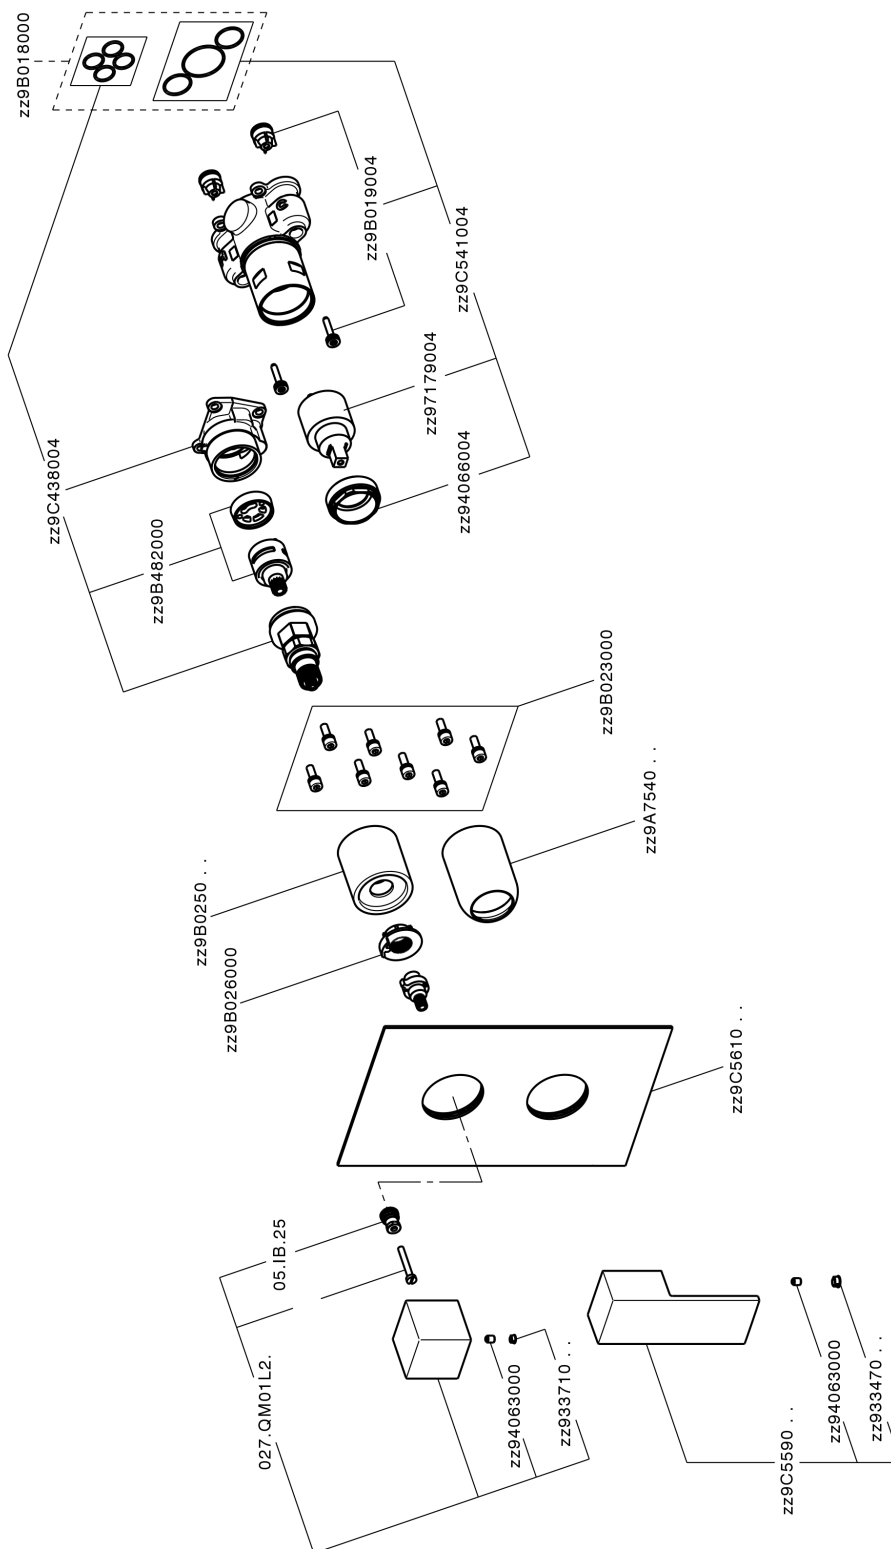

Completo Monocomando per One-Box NUOVA EGO_NE0BM030

NE0BM030

<https://www.huberitalia.com/completo-monocomando-per-one-box-nuova-ego-ne0bm030>

One-Box Universale per incasso ONE BOX_ZB00B031

ZB00B031

<https://www.huberitalia.com/one-box-universale-per-incasso-one-box-zb00b031>

One-Box Universale per incasso ONE BOX_ZB00B030

ZB00B030

<https://www.huberitalia.com/one-box-universale-per-incasso-one-box-zb00b030>

2024-12-22