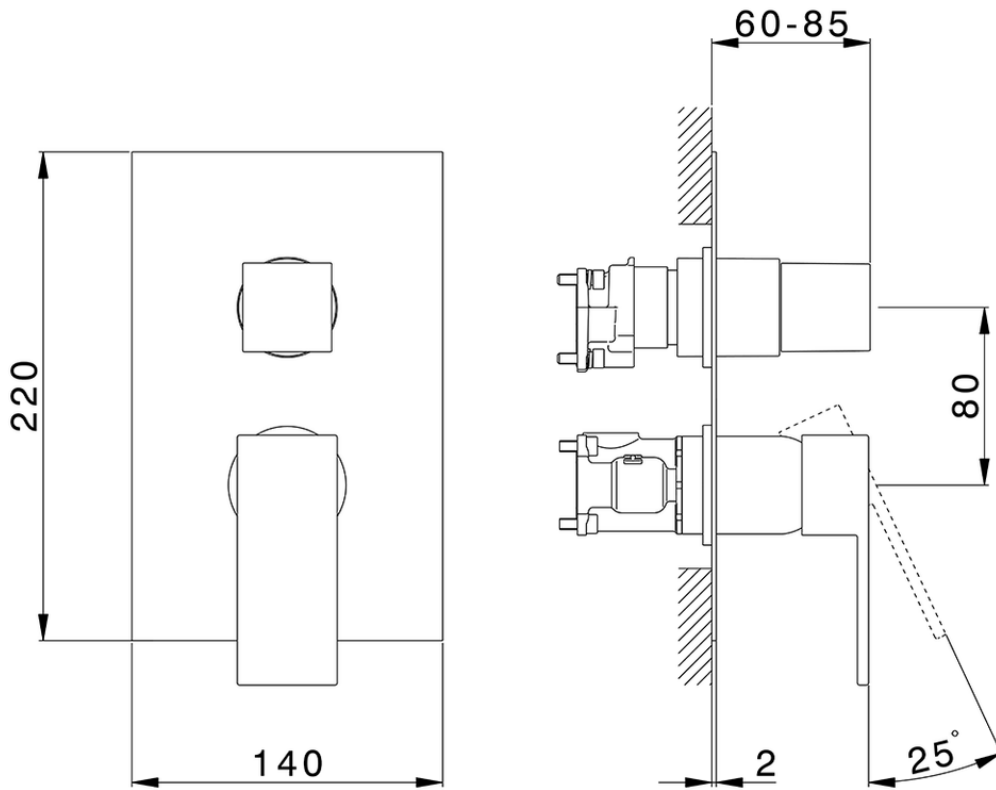

Completo Monocomando per One-Box NUOVA EGO_NE0BM030

NE0BM030

<https://www.huberitalia.com/completo-monocomando-per-one-box-nuova-ego-ne0bm030>

ZB00B031

<https://www.huberitalia.com/one-box-universale-per-incasso-one-box-zb00b031>