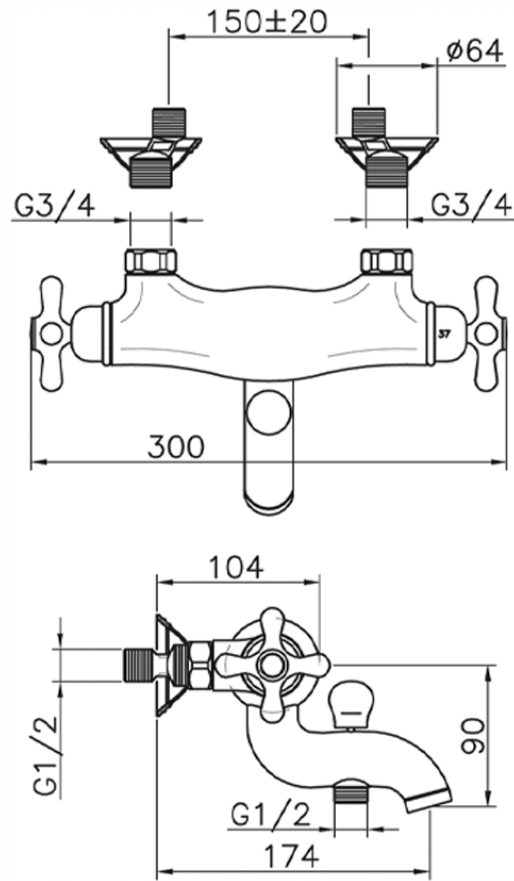

Miscelatore termostatico vasca CROISSETTE\_CST27010

CST27010

<https://www.huberitalia.com/miscelatore-termostatico-vasca-croisette-cst27010>

2024-12-22