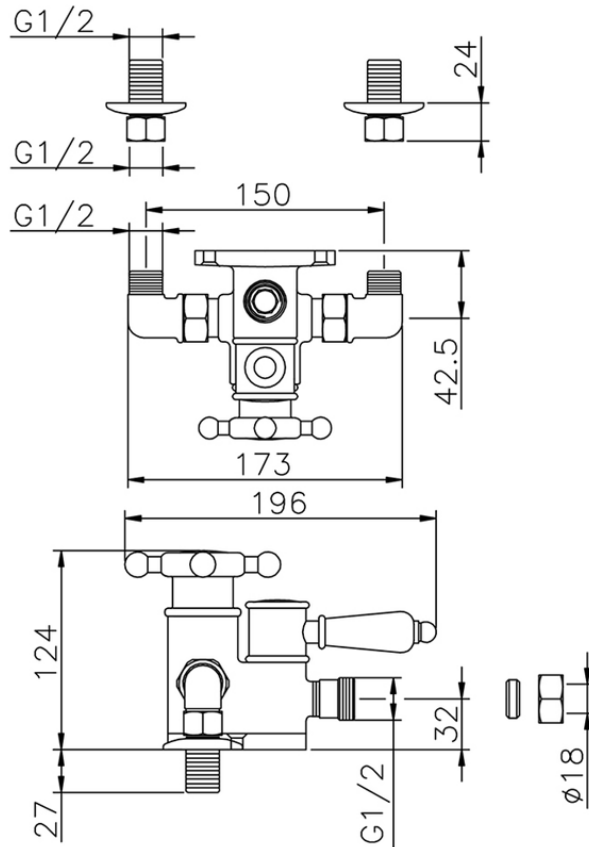

Miscelatore termostatico doccia VICTORIAN_150.VT01H.

150.VT01H.

<https://huberitalia.com/miscelatore-termostatico-doccia-victorian-150-vt01h>

2024-10-22