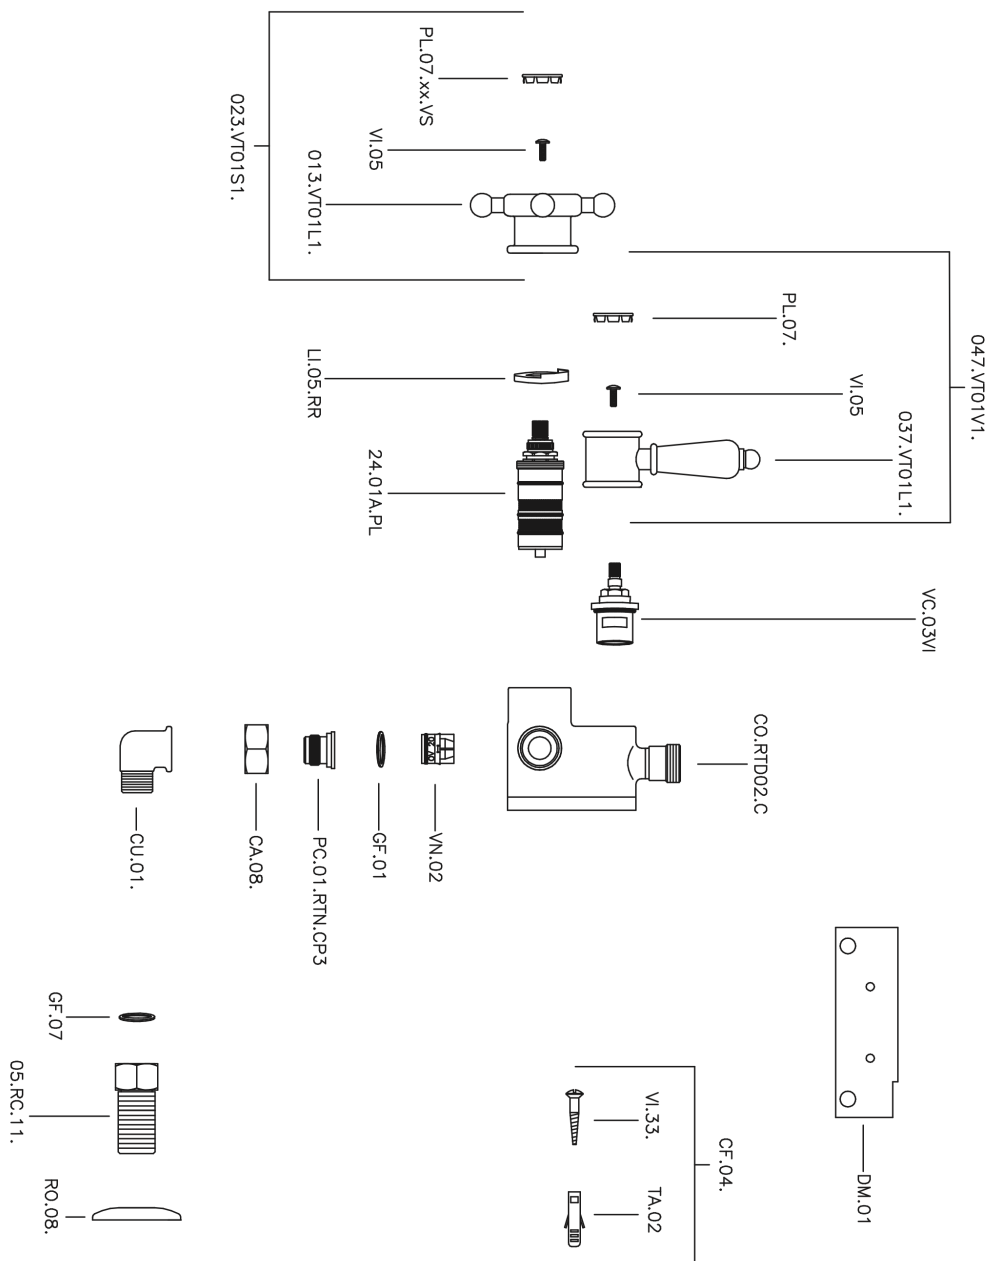

Miscelatore termostatico doccia VICTORIAN_150.VT01H.

150.VT01H.

<https://huberitalia.com/miscelatore-termostatico-doccia-victorian-150-vt01h>

2024-10-22