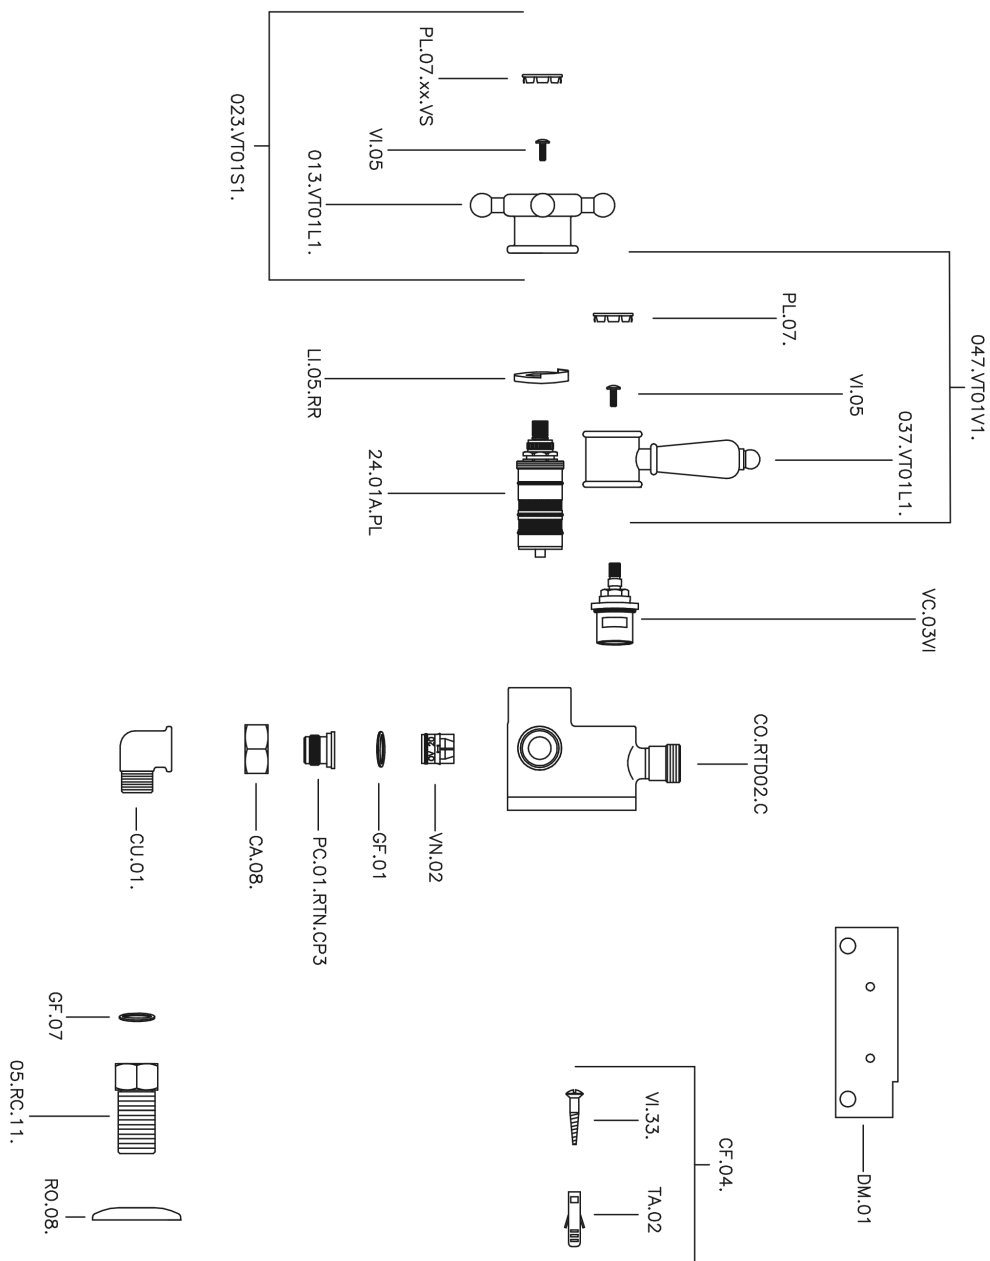

Miscelatore termostatico doccia VICTORIAN_150.VT01H.

150.VT01H.

<https://huberitalia.com/miscelatore-termostatico-doccia-victorian-150-vt01h>

2024-10-22