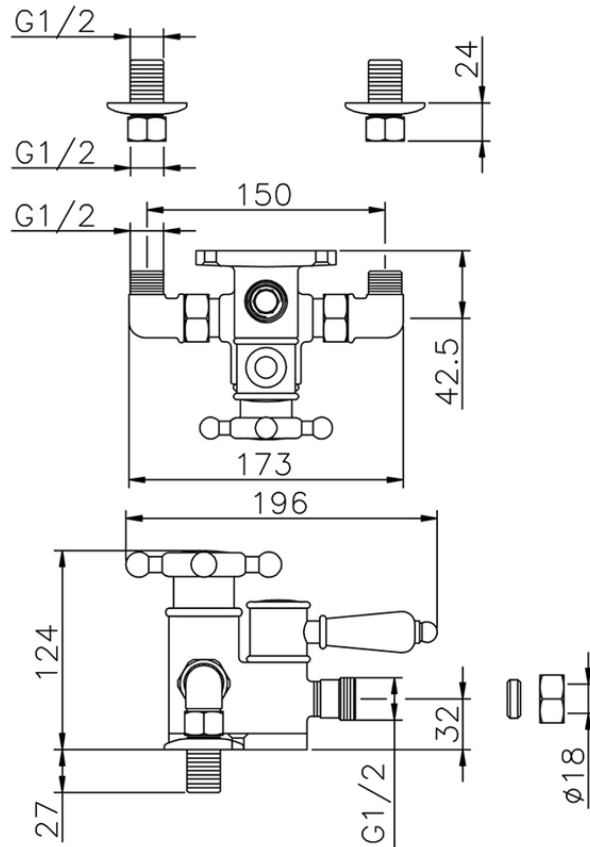

Miscelatore termostatico doccia VICTORIAN_150.VT01H.

150.VT01H.

<https://huberitalia.com/miscelatore-termostatico-doccia-victorian-150-vt01h>

2024-10-22