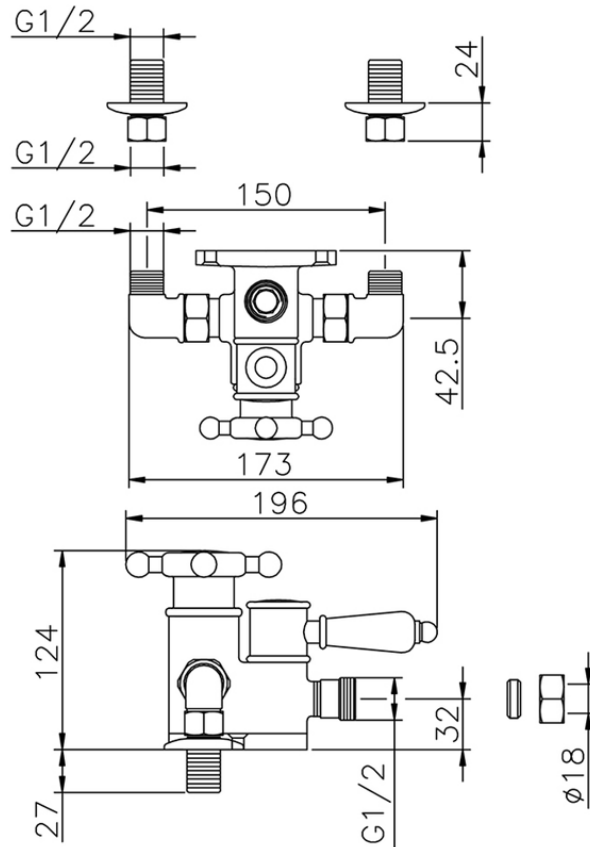

Miscelatore termostatico doccia VICTORIAN\_150.VT01H.

150.VT01H.

<https://huberitalia.com/miscelatore-termostatico-doccia-victorian-150-vt01h>

2024-10-22