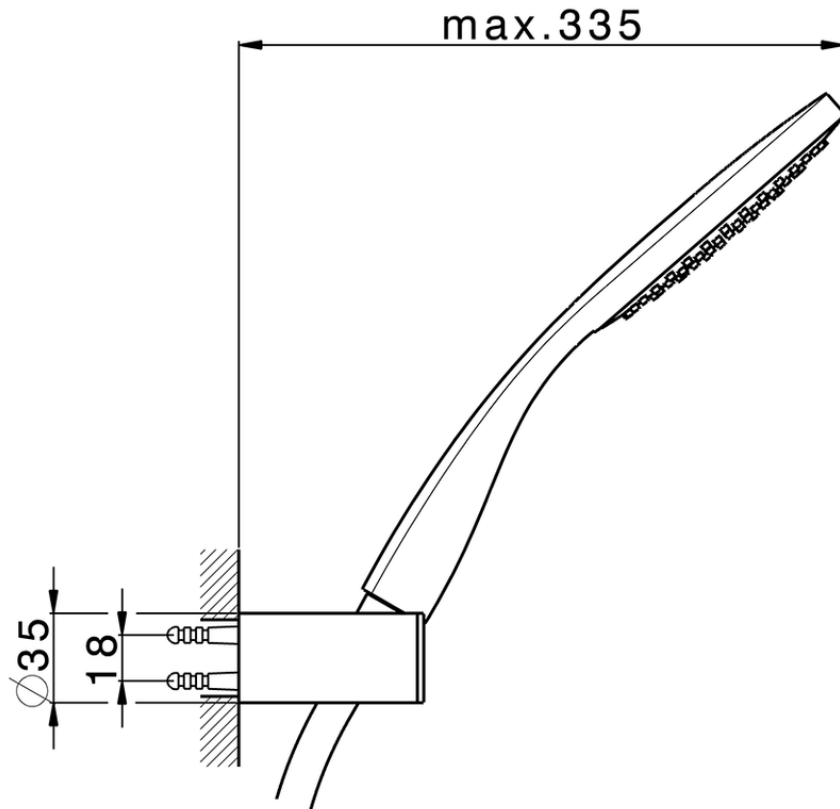

Completo doccia duplex SHOWER_SS018350

SS018350

<https://huberitalia.com/completo-doccia-duplex-shower-ss018350>

2024-11-24