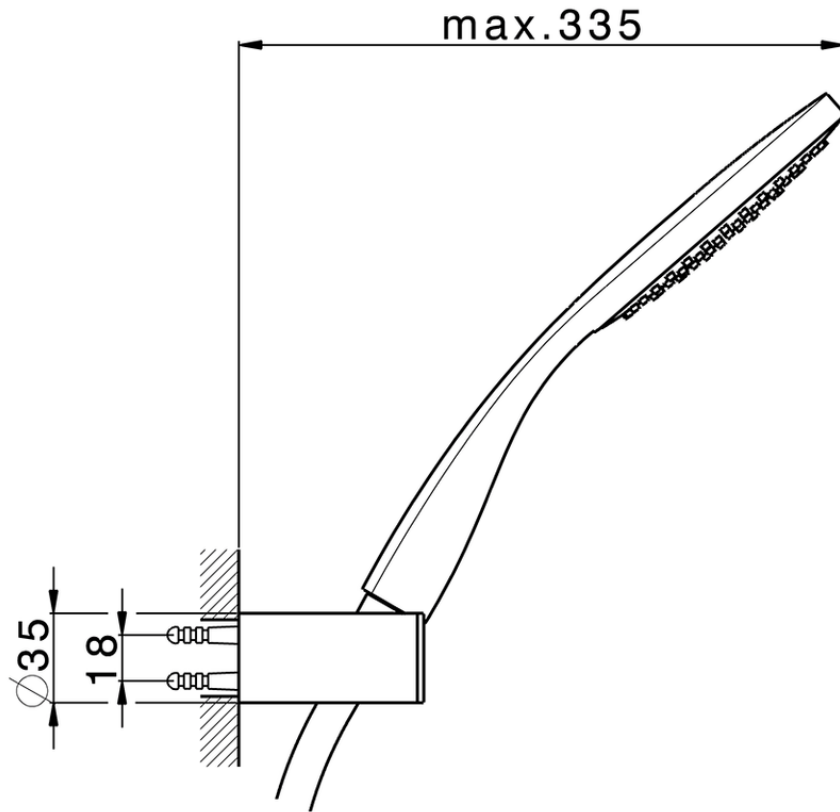

Completo doccia duplex SHOWER_SS018350

SS018350

<https://huberitalia.com/completo-doccia-duplex-shower-ss018350>

2024-11-21