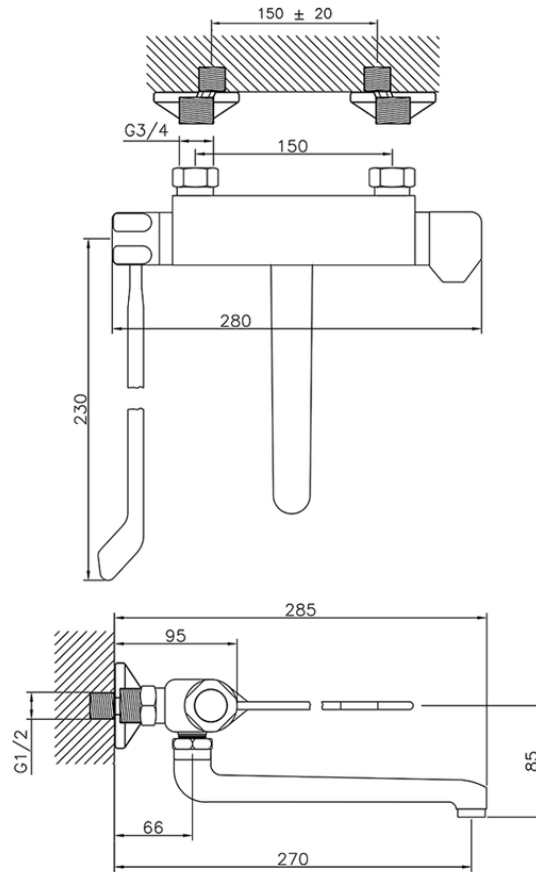

Miscelatore termostatico lavello a parete KITCHEN_CLT70020

CLT70020

<https://www.huberitalia.com/miscelatore-termostatico-lavello-a-parete-kitchen-clt70020>

2024-12-21