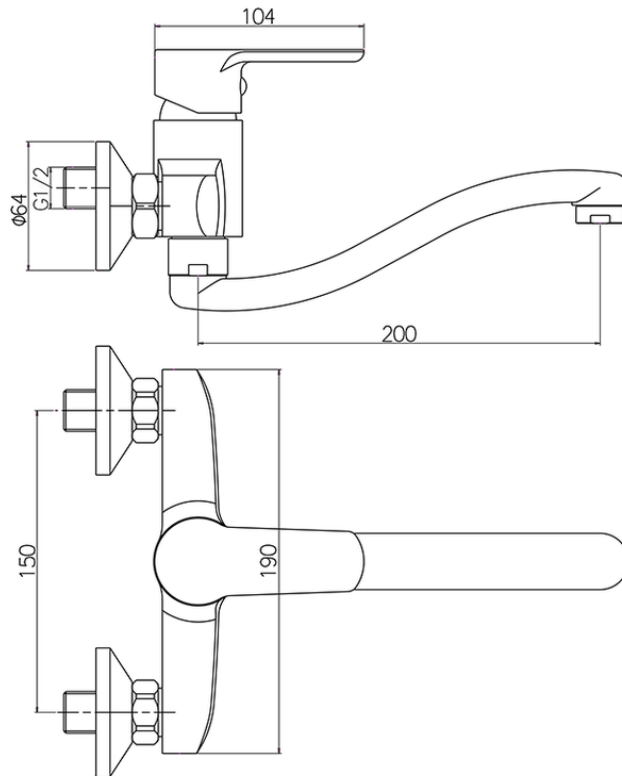

Miscelatore monocomando lavello a parete KITCHEN_SN000434

SN000434

<https://www.huberitalia.com/miscelatore-monocomando-lavello-a-parete-kitchen-sn000434>

2024-12-21