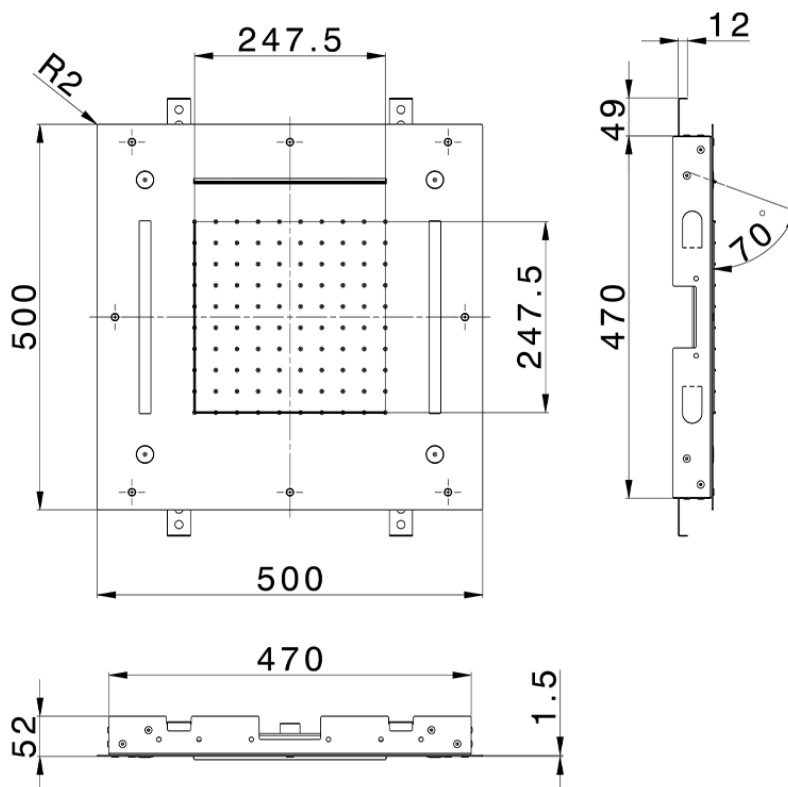

Soffione a soffitto con cromoterapia 500x500 mm ZEN_ZS1C0085

ZS1C0085

<https://huberitalia.com/soffione-a-soffitto-con-cromoterapia-500x500-mm-zen-zs1c0085>

2024-10-22