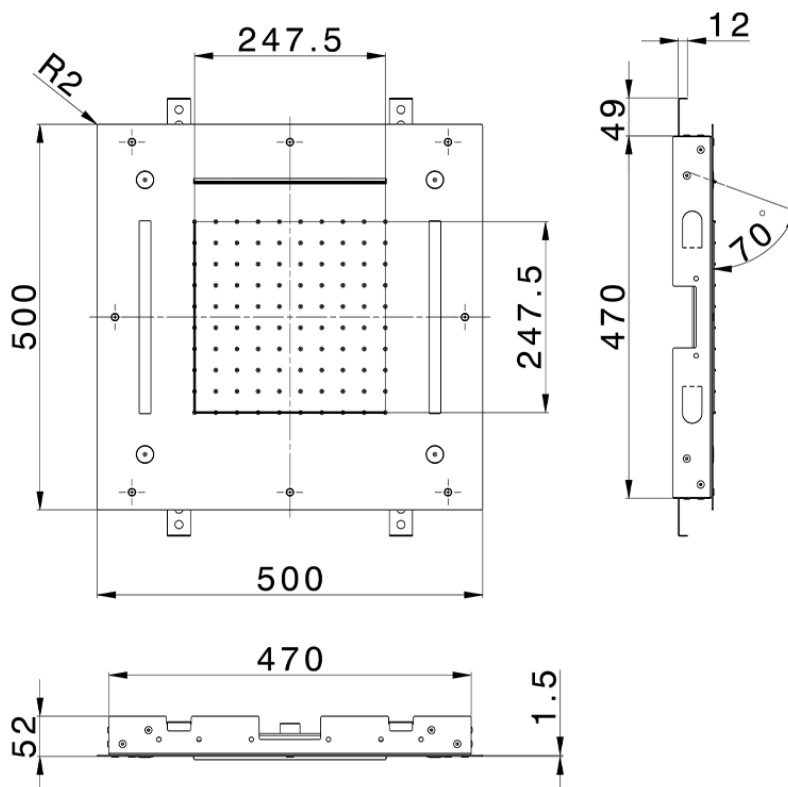

## Soffione a soffitto con cromoterapia 500x500 mm ZEN\_ZS1C0085

ZS1C0085

<https://huberitalia.com/soffione-a-soffitto-con-cromoterapia-500x500-mm-zen-zs1c0085>

2024-10-22