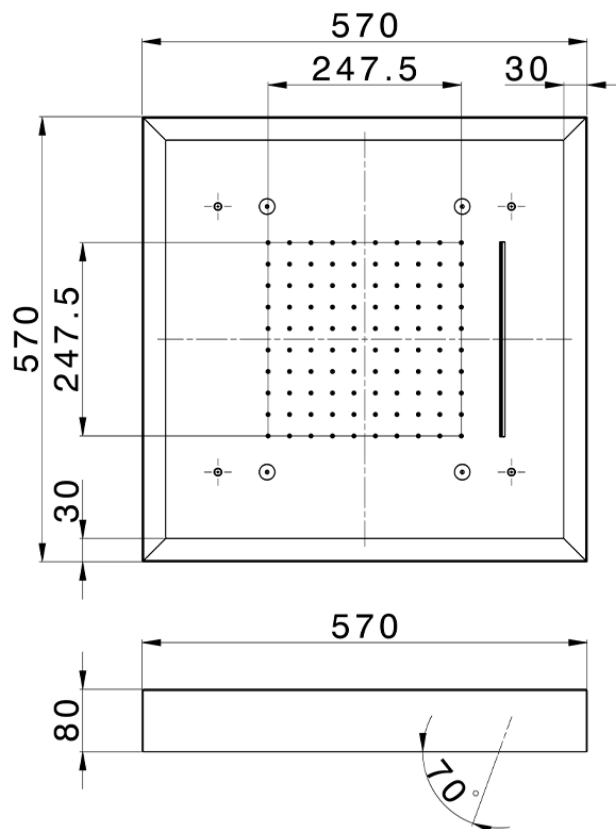

Soffione a soffitto con cromoterapia 570x570 mm ZEN_ZS1C0165

ZS1C0165

<https://huberitalia.com/soffione-a-soffitto-con-cromoterapia-570x570-mm-zen-zs1c0165>

2024-11-21