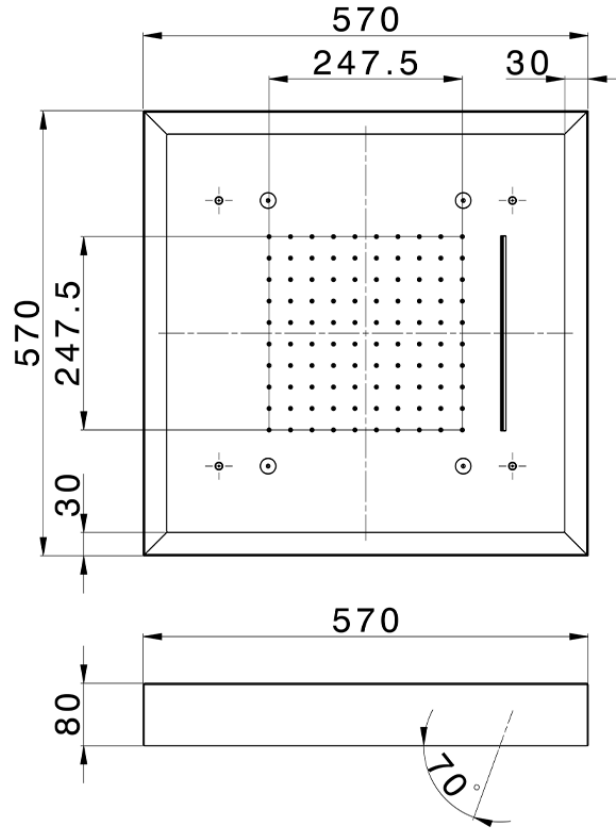

Soffione a soffitto con cromoterapia 570x570 mm ZEN_ZS1C0165

ZS1C0165

<https://huberitalia.com/soffione-a-soffitto-con-cromoterapia-570x570-mm-zen-zs1c0165>

2024-11-24