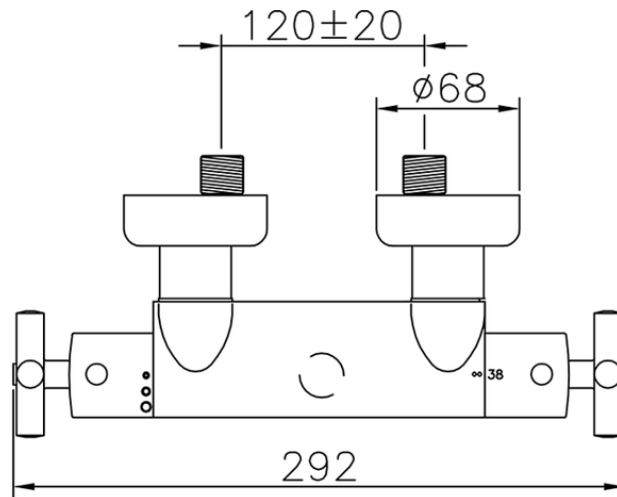

Miscelatore termostatico doccia CLINIC&TECHNICAL\_233.01H.

233.01H.

<https://www.huberitalia.com/miscelatore-termostatico-doccia-clinicttechnical-233-01h>

2024-12-22