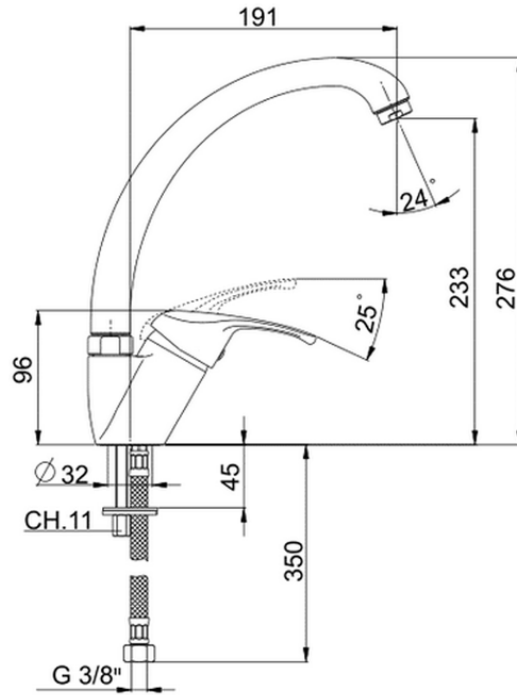

Miscelatore monocomando lavello KITCHEN_BC000520

BC000520

<https://huberitalia.com/miscelatore-monocomando-lavello-kitchen-bc000520>

2024-11-21