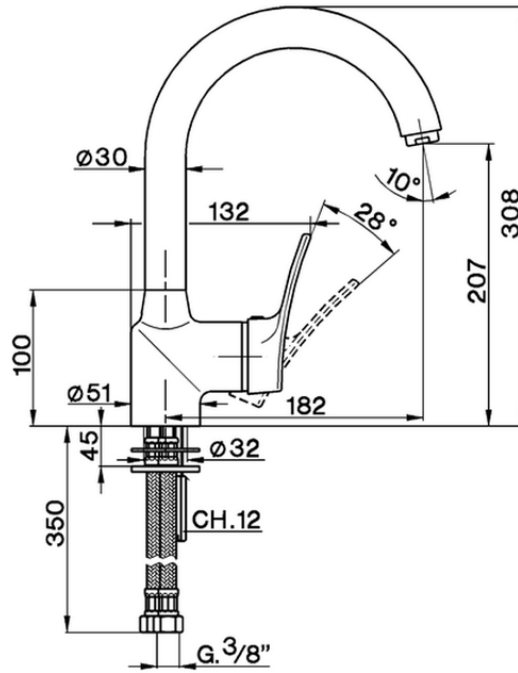

Miscelatore monocomando lavello KITCHEN_FU700530

FU700530

<https://www.huberitalia.com/miscelatore-monocomando-lavello-kitchen-fu700530>

2025-02-23