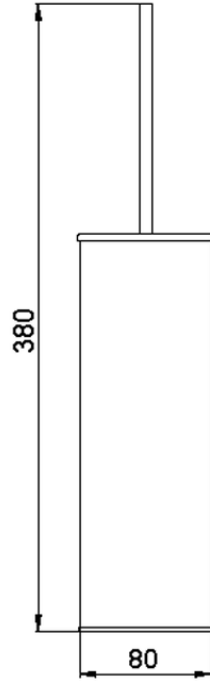

Porta scopino ACCESSORI BAGNO_SQ090650

SQ090650

<https://www.huberitalia.com/porta-scopino-accessori-bagno-sq090650>

2024-12-22