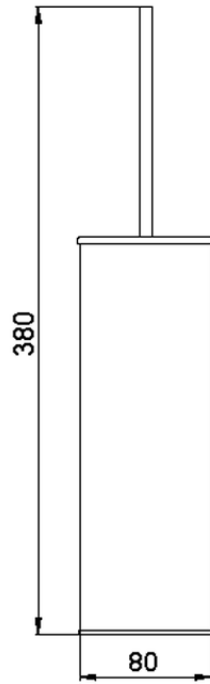

Porta scopino ACCESSORI BAGNO_SQ090650

SQ090650

<https://www.huberitalia.com/porta-scopino-accessori-bagno-sq090650>

2024-12-22