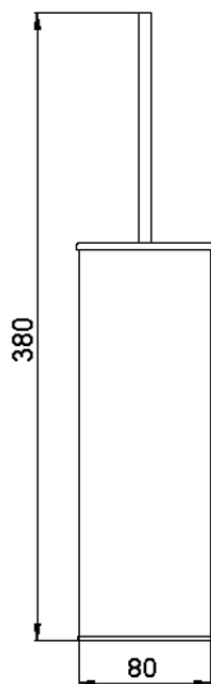

## Porta scopino ACCESSORI BAGNO\_SQ090650

SQ090650

<https://www.huberitalia.com/porta-scopino-accessori-bagno-sq090650>

2024-12-22