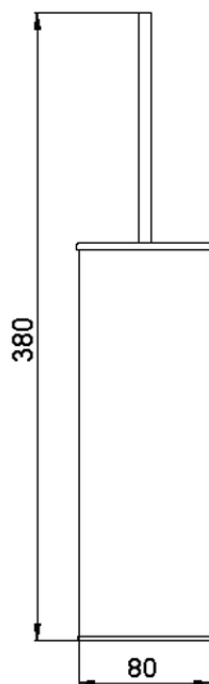

Porta scopino ACCESSORI BAGNO_SQ090650

SQ090650

<https://www.huberitalia.com/porta-scopino-accessori-bagno-sq090650>

2024-12-22