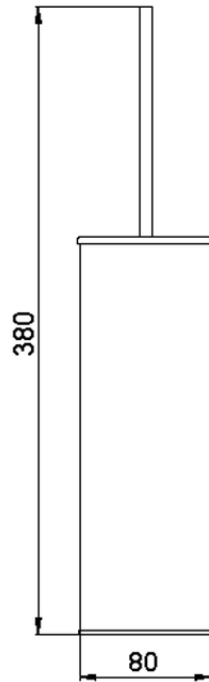

Porta scopino ACCESSORI BAGNO_SQ090650

SQ090650

<https://www.huberitalia.com/porta-scopino-accessori-bagno-sq090650>

2024-12-22