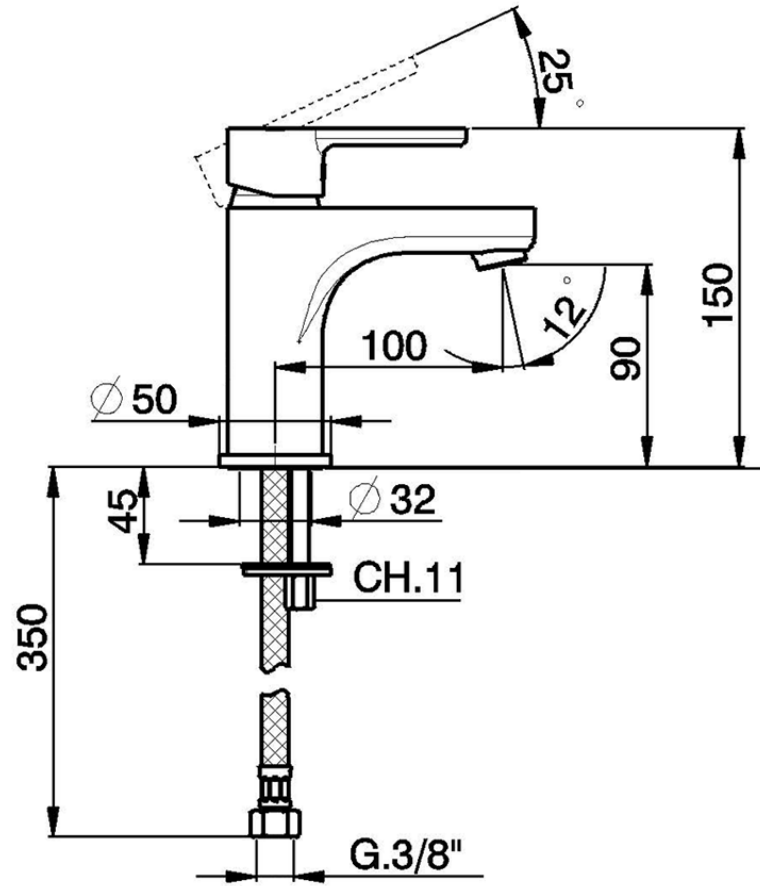

Miscelatore monocomando lavabo large H2_H2000500

H2000500

<https://huberitalia.com/miscelatore-monocomando-lavabo-large-h2-h2000500>

2024-11-23