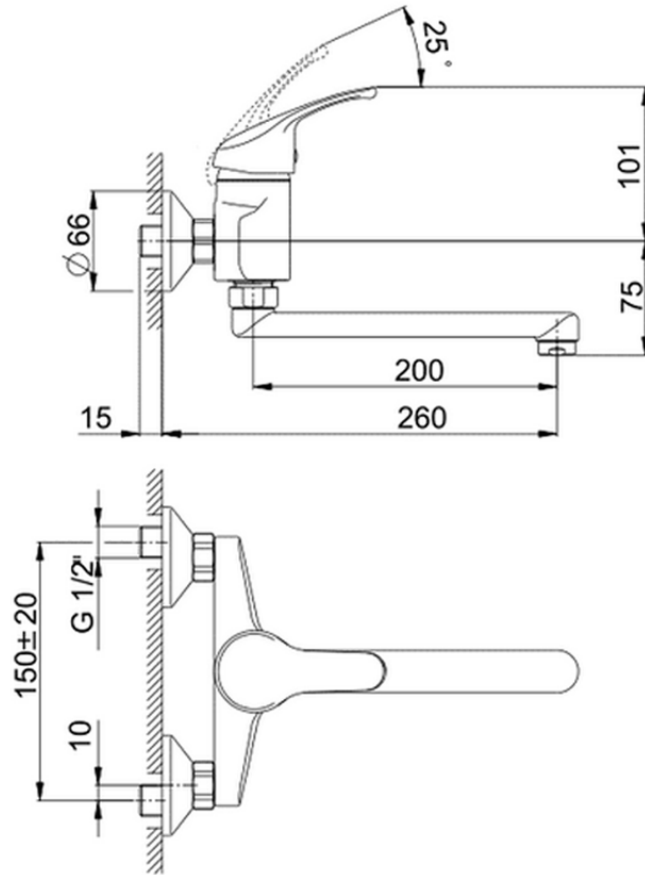

Miscelatore monocomando lavello a parete KITCHEN_BC000400

BC000400

<https://www.huberitalia.com/miscelatore-monocomando-lavello-a-parete-kitchen-bc000400>

2024-12-21