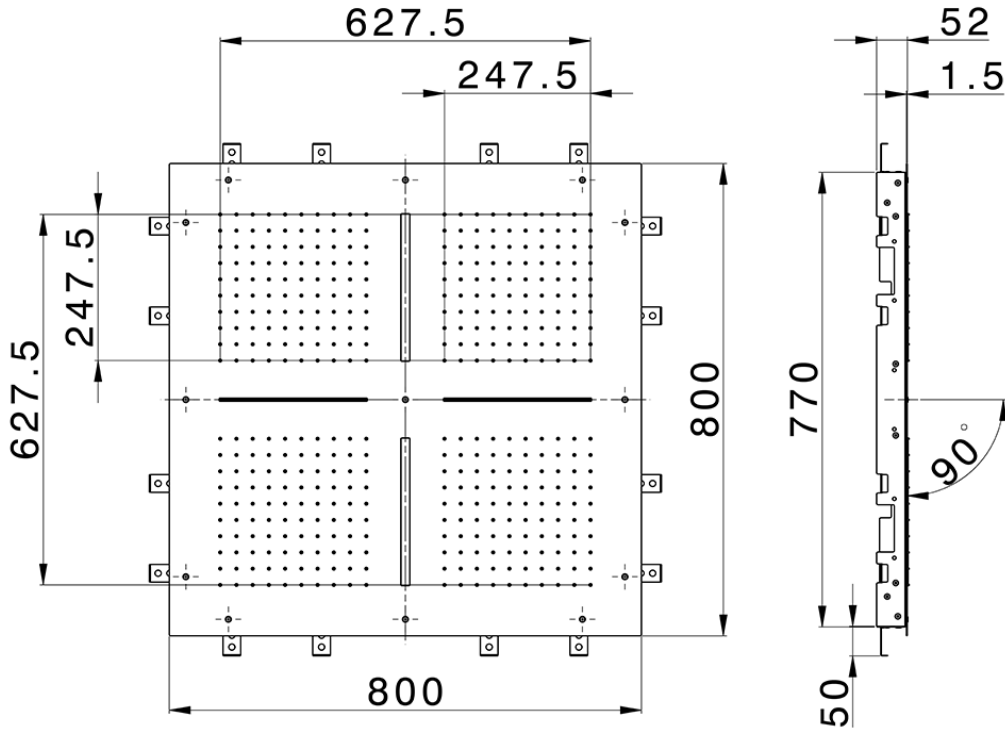

Soffione a soffitto con cromoterapia 800x800 mm ZEN_ZS1C0100

ZS1C0100

<https://huberitalia.com/soffione-a-soffitto-con-cromoterapia-800x800-mm-zen-zs1c0100>

2024-11-25