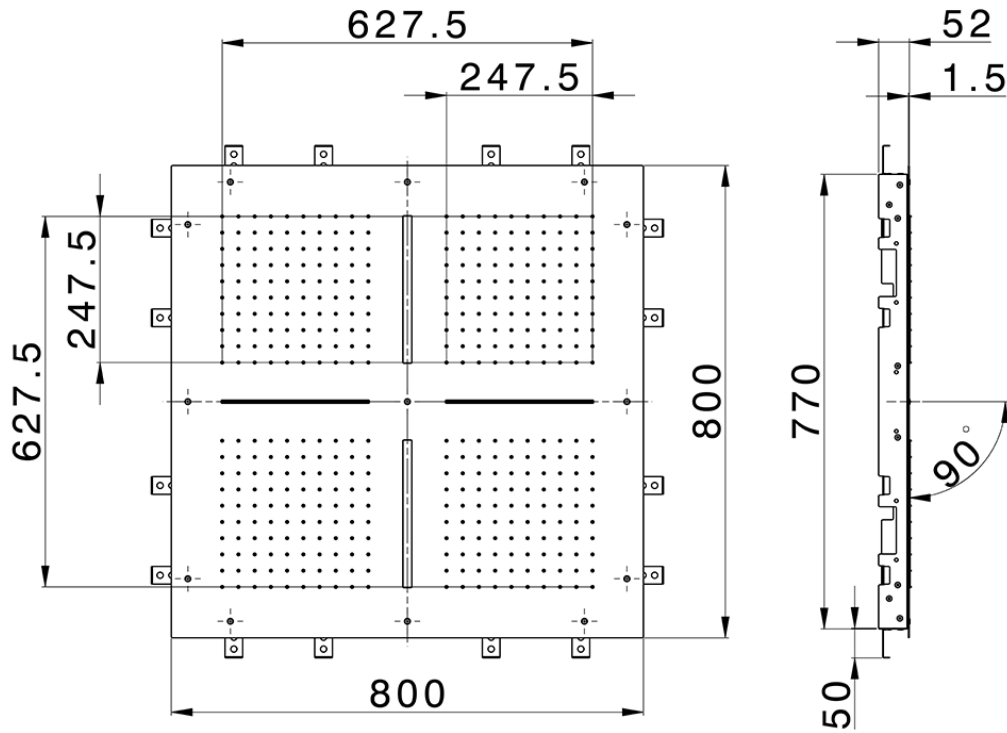

Soffione a soffitto con cromoterapia 800x800 mm ZEN\_ZS1C0100

ZS1C0100

<https://huberitalia.com/soffione-a-soffitto-con-cromoterapia-800x800-mm-zen-zs1c0100>

2024-11-24