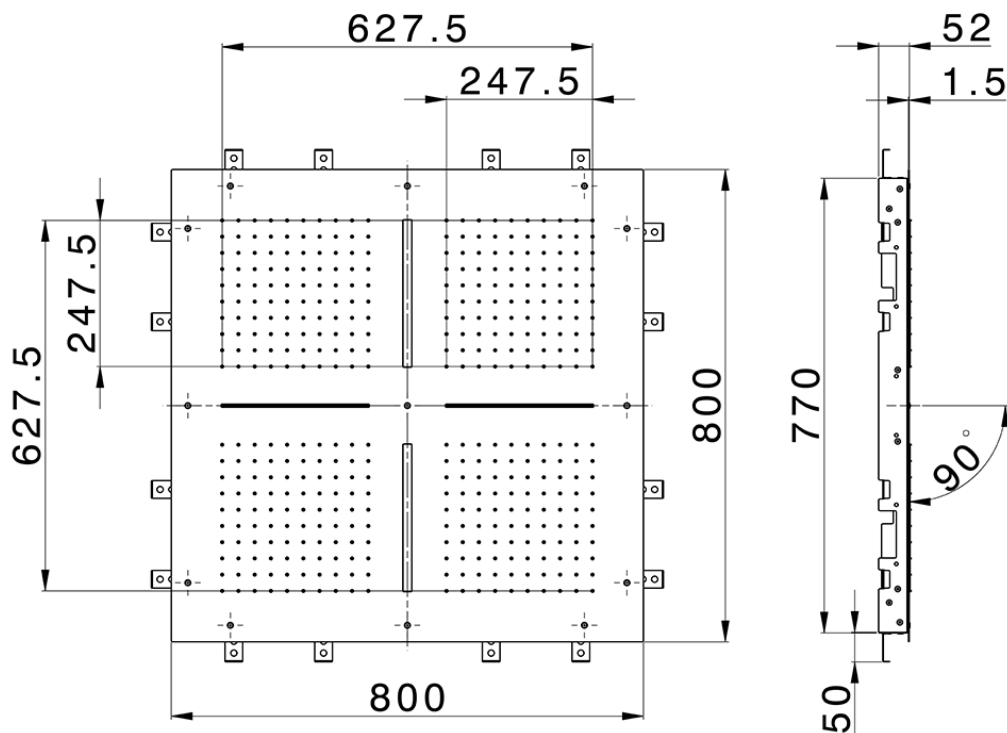

Soffione a soffitto con cromoterapia 800x800 mm ZEN_ZS1C0100

ZS1C0100

<https://huberitalia.com/soffione-a-soffitto-con-cromoterapia-800x800-mm-zen-zs1c0100>

2024-11-21