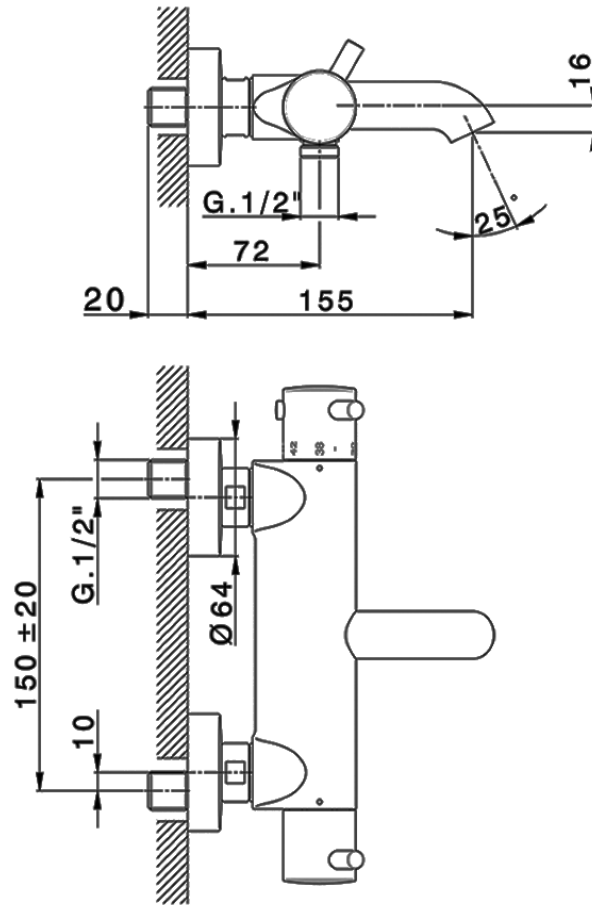

Miscelatore termostatico vasca NUOVA KIRUNA_K2T23016

K2T23016

<https://www.huberitalia.com/miscelatore-termostatico-vasca-nuova-kiruna-k2t23016>

2024-12-22