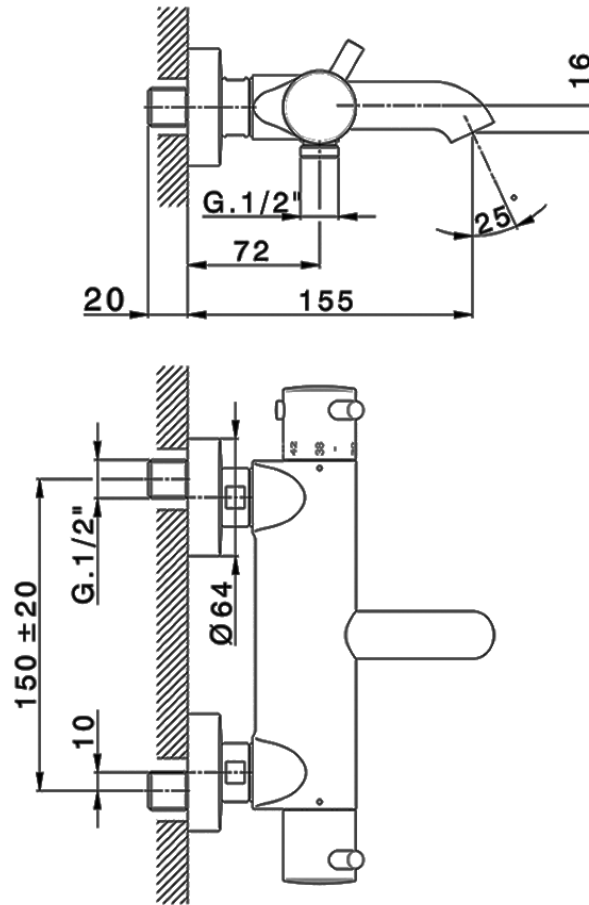

Miscelatore termostatico vasca NUOVA KIRUNA_K2T23016

K2T23016

<https://www.huberitalia.com/miscelatore-termostatico-vasca-nuova-kiruna-k2t23016>

2024-12-22