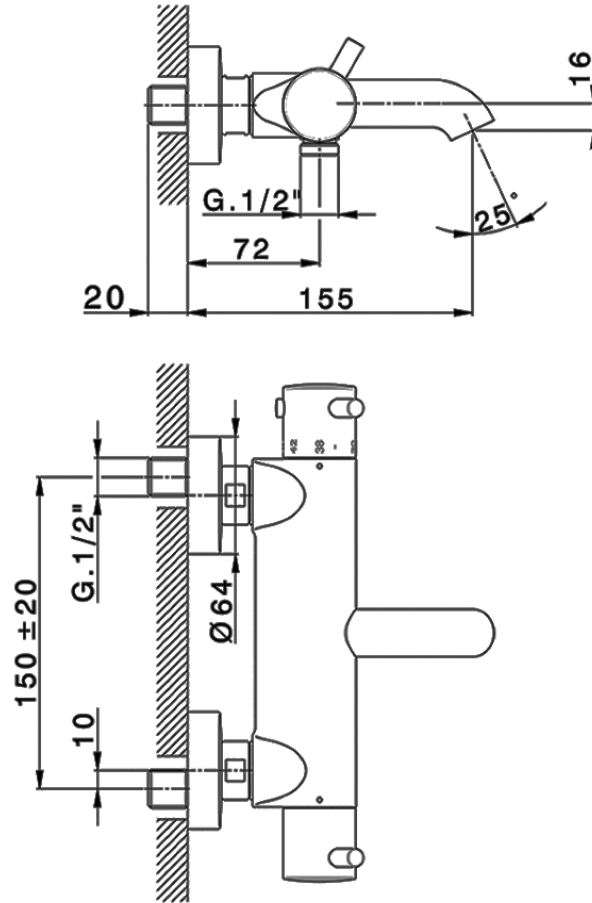

Miscelatore termostatico vasca NUOVA KIRUNA_K2T23016

K2T23016

<https://www.huberitalia.com/miscelatore-termostatico-vasca-nuova-kiruna-k2t23016>

2024-12-22