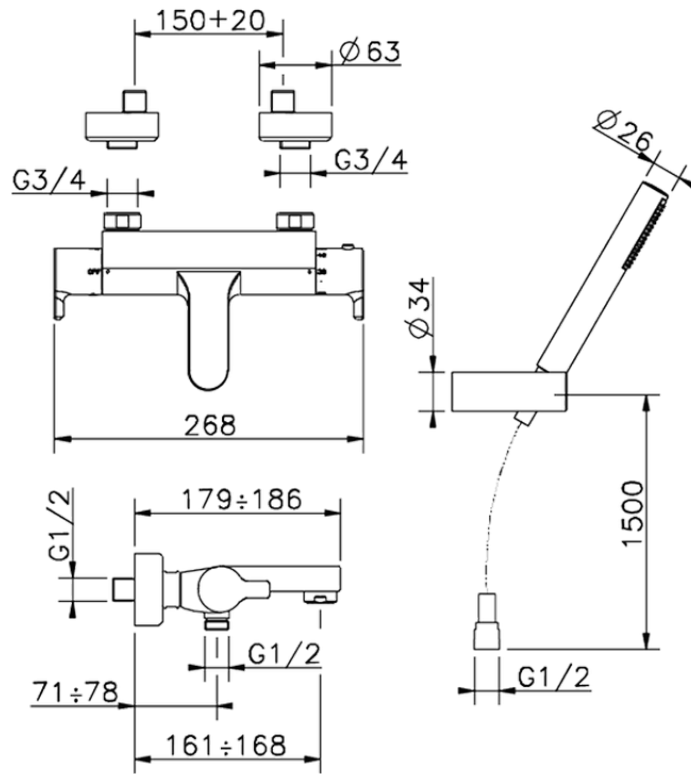

**Miscelatore termostatico vasca completo SOFT\_SFD21010**

SFD21010

<https://huberitalia.com/miscelatore-termostatico-vasca-completo-soft-sfd21010>

2024-11-21