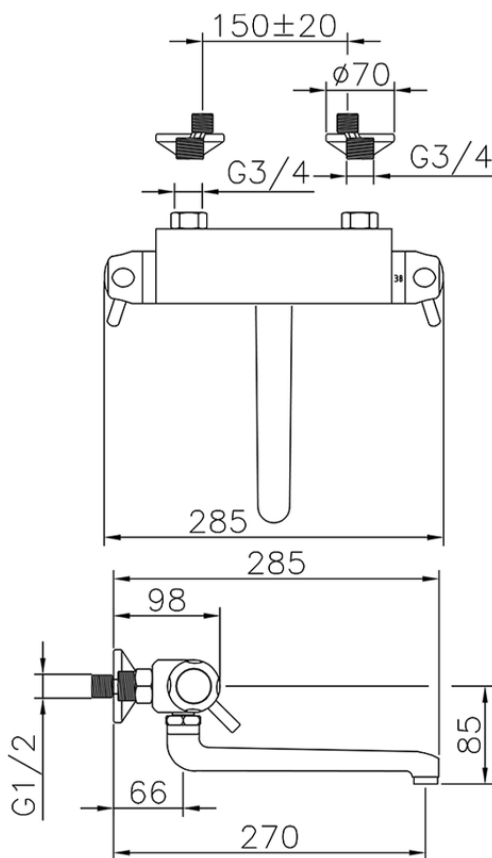

Miscelatore termostatico lavello a parete CLINIC&TECHNICAL\_CPT70010

CPT70010

<https://www.huberitalia.com/miscelatore-termostatico-lavello-a-parete-clinictechnical-cpt70010>

2025-02-22