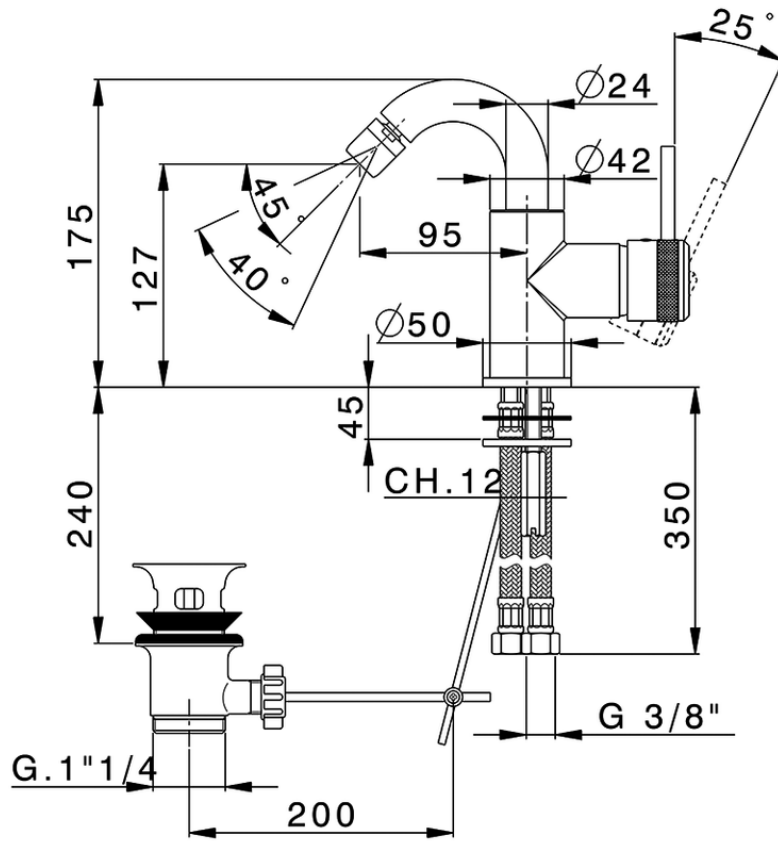

Miscelatore monocomando bidet EnergySave CHRONOS_CR002555

CR002555

<https://www.huberitalia.com/miscelatore-monocomando-bidet-energysave-chronos-cr002555>

2024-12-22