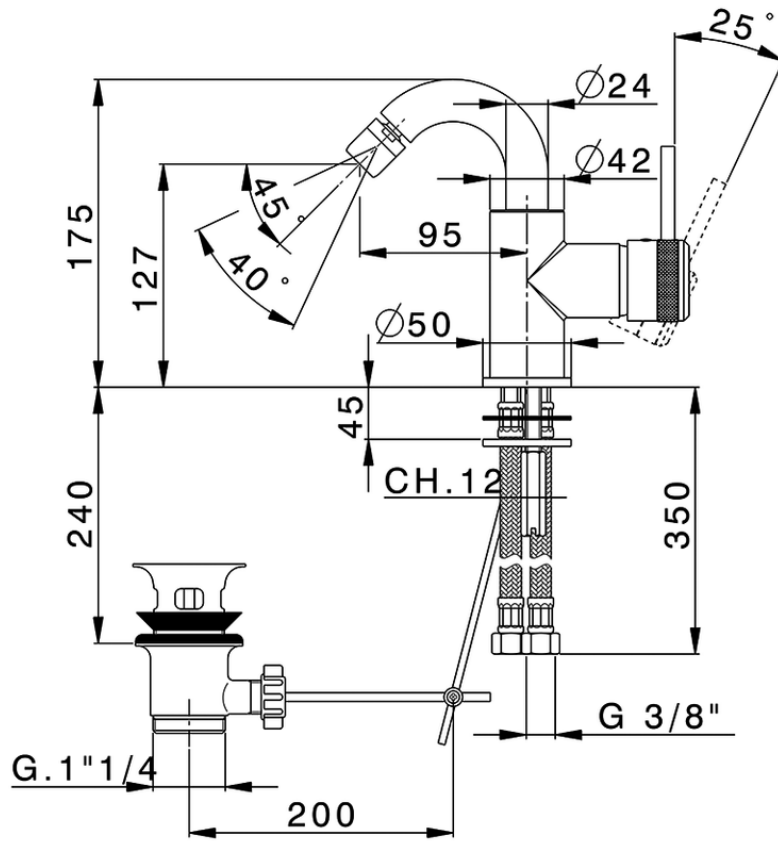

Miscelatore monocomando bidet EnergySave CHRONOS\_CR002555

CR002555

<https://www.huberitalia.com/miscelatore-monocomando-bidet-energy-save-chronos-cr002555>

2025-01-21