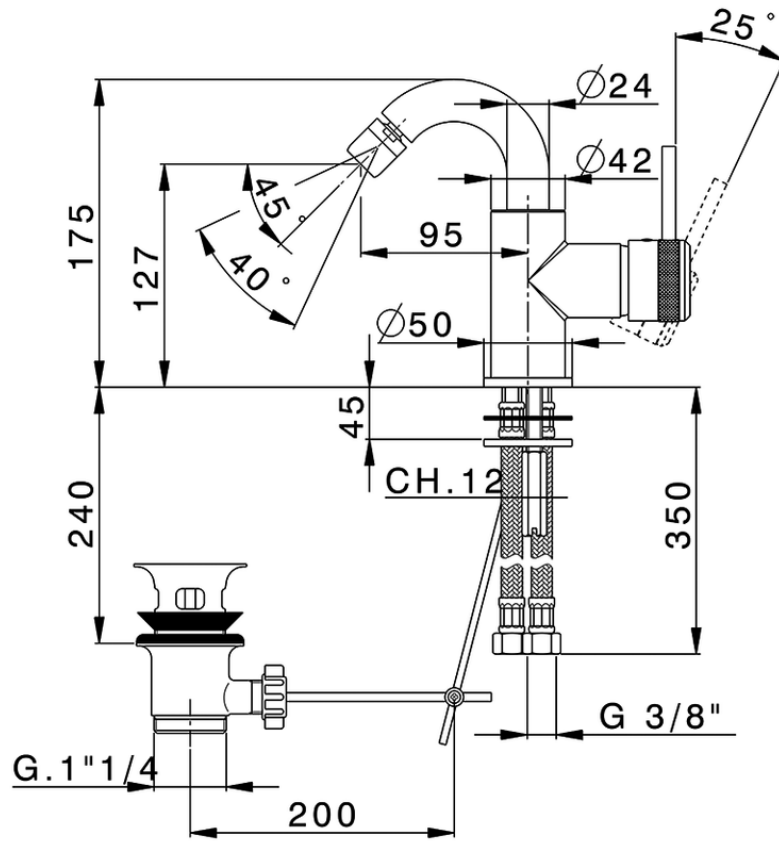

Miscelatore monocomando bidet EnergySave CHRONOS\_CR002555

CR002555

<https://www.huberitalia.com/miscelatore-monocomando-bidet-energy-save-chronos-cr002555>

2024-12-22