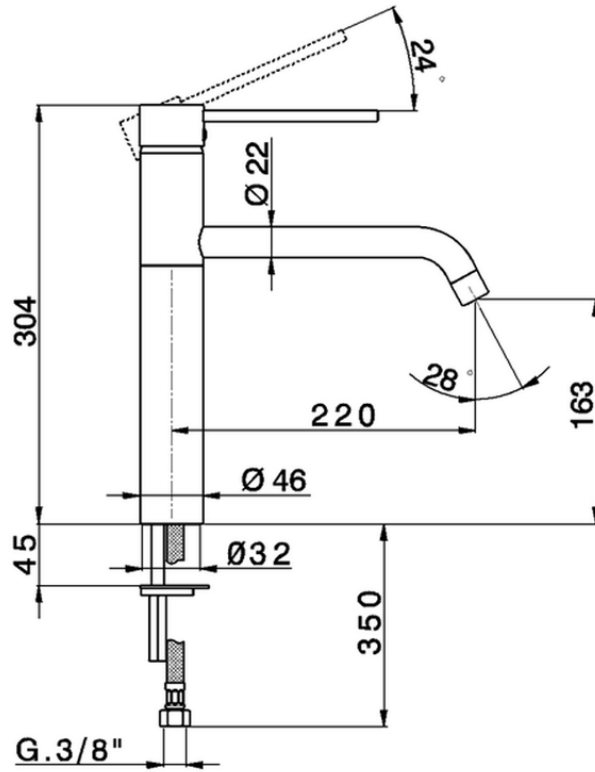

Miscelatore monocomando lavello KITCHEN_LL400580

LL400580

<https://huberitalia.com/miscelatore-monocomando-lavello-kitchen-ll400580>

2024-11-21