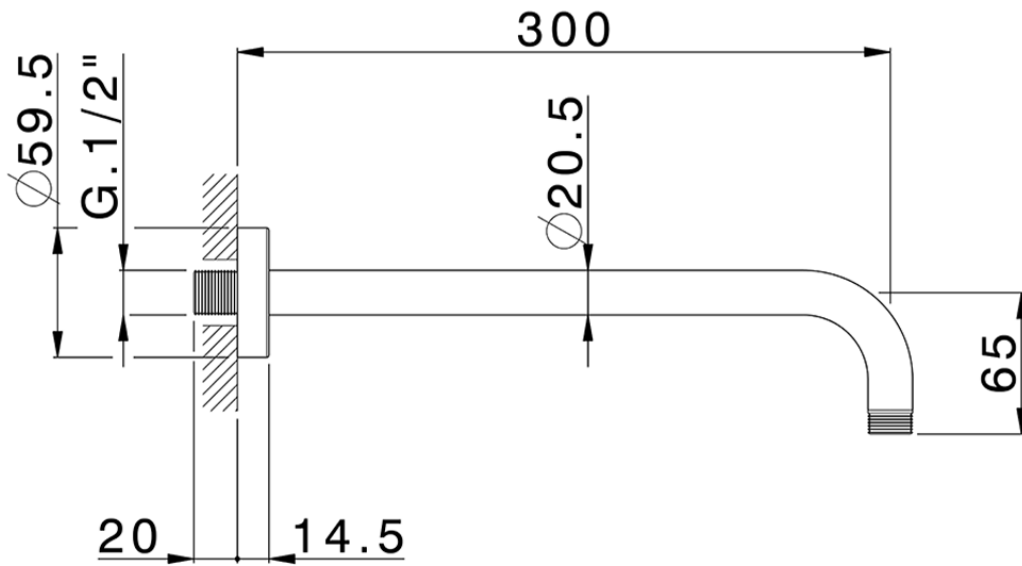

Braccio doccia SHOWER_SS013840

SS013840

<https://huberitalia.com/braccio-doccia-shower-ss013840>

2024-11-21