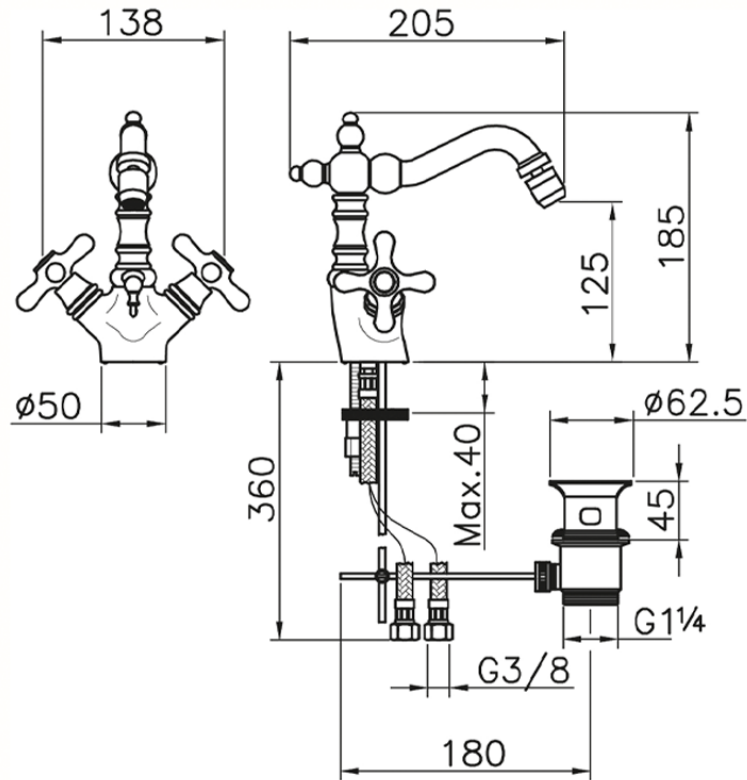

Miscelatore bidet CROISSETTE\_CS000550

CS000550

<https://huberitalia.com/miscelatore-bidet-croisette-cs000550>

2024-11-21