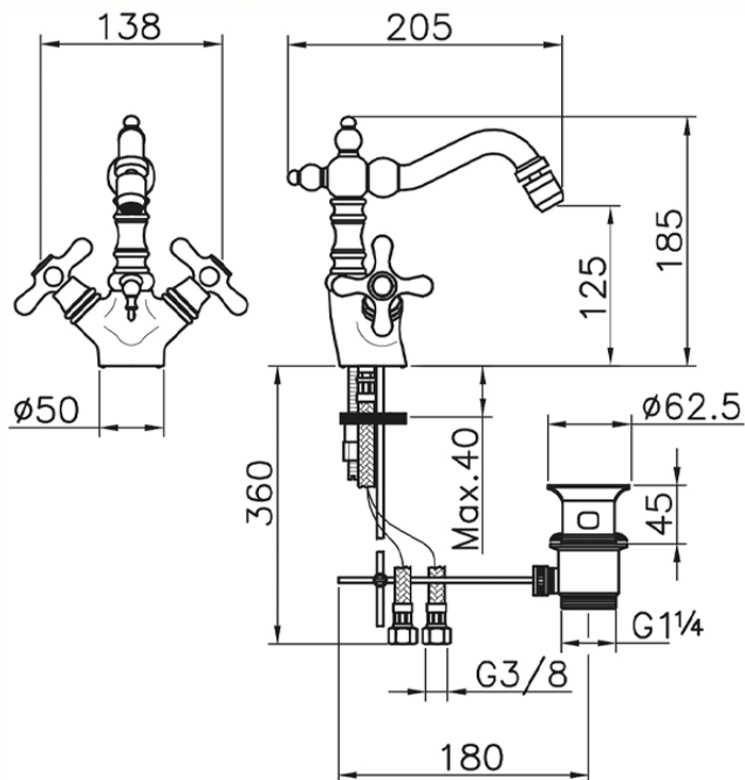

Miscelatore bidet CROISSETTE_CS000550

CS000550

<https://huberitalia.com/miscelatore-bidet-croisette-cs000550>

2024-11-23